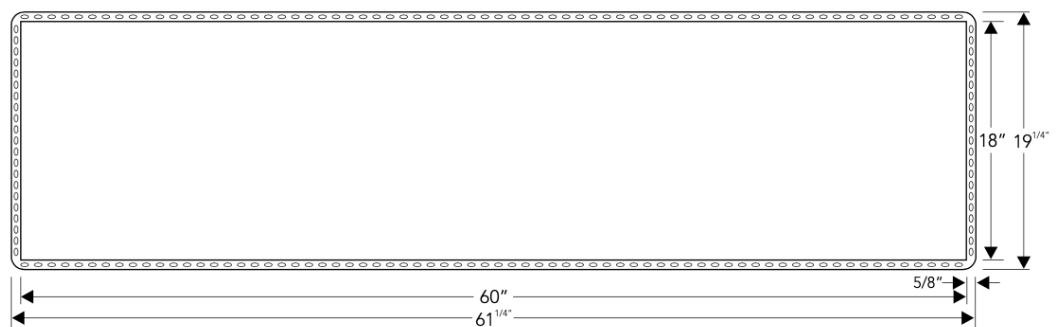

Model	Profile	Size (Inner)	Size (Outer)	Rim	Depth
Y-24	Undermount	60 x 18 inches 1524 x 457 mm	61 <sup>1</sup> / <sub>4</sub> x 19 <sup>1</sup> / <sub>4</sub> inches 1554 x 487 mm	5/8 inches 15 mm	3 <sup>3</sup> / <sub>4</sub> inches 97 mm

Product as shown in polished finish

Y-24P

Dimension in inches

**Installation Notes**

Cut out size : 61<sup>1</sup>/<sub>4</sub> x 19<sup>1</sup>/<sub>4</sub> inches

NOTE: Dimensions subject to change without notice.