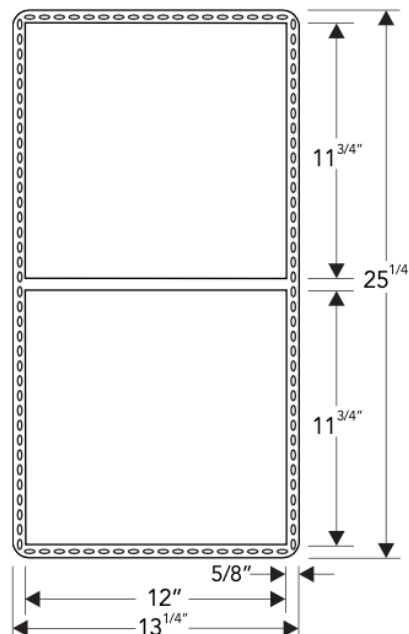

neelnox

LET
THERE
BE **DESIGN.**

FEATURES

- Premium 304 Grade Stainless Steel
- Undermount Profile
- Equipped with SoundDefy™ noise concealing technology
- Sloped bottom ensures proper drainage of water
- Y I B O N D adhesive included to tile the back of the shelf as per client's preference
- No installation hardware required

Model	Profile	Size (Inner)	Size (Outer)	Size (Niche)	Rim	Depth	Bottom Slope
Y-54	Undermount	12 x 24 inches 305 x 610 mm	13 ^{3/4} x 25 ^{3/4} inches 335 x 640 mm	12 x 11 ^{3/4} inches 305 x 298 mm	5/8 inches 15 mm	3 ^{3/4} inches 97 mm	3/16 inches 5 mm

Product as shown in polished finish

Y-54P

Dimension in inches

Installation Notes

Cut out size : 13^{3/4} x 25^{3/4} inches

NOTE: Dimensions subject to change without notice.