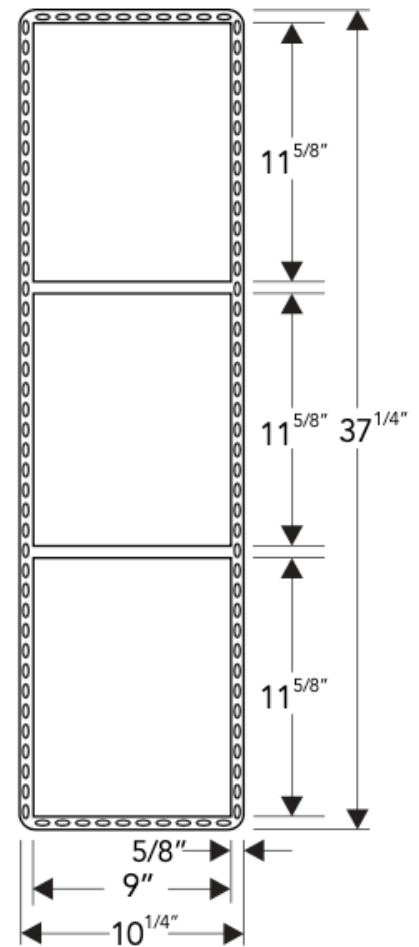

Model	Profile	Size (Inner)	Size (Outer)	Size (Niche)	Rim	Depth	Bottom Slope
Y-56	Undermount	9 x 36 inches 229 x 914 mm	10 <sup>3/4</sup> x 37 <sup>3/4</sup> inches 259 x 944 mm	9 x 11 <sup>5/8</sup> inches 229 x 297 mm	5/8 inches 15 mm	3 <sup>3/4</sup> inches 97 mm	3/16 inches 5 mm

Product as shown in polished finish

Y-56P

Dimension in inches

**Installation Notes**

Cut out size : 10<sup>3/4</sup> x 37<sup>3/4</sup> inches

NOTE: Dimensions subject to change without notice.