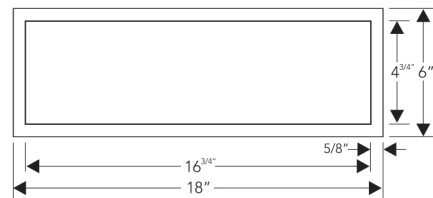

FEATURES

- Premium 304 Grade Stainless Steel
- Flushmount Profile
- Equipped with SoundDefy™ noise concealing technology
- Sloped bottom ensures proper drainage of water.
- Y I B O N D adhesive included to tile the back of the shelf as per client's preference.
- Optional Top Mount Installation as per client's preference.
- Fillers provided to Flushmount with tiles of thicknesses 4mm, 6mm, 8mm, 10mm & 12mm
- No installation hardware required.

Model	Finish	Profile	Size(Inner)	Size(Outer)	Rim	Depth	Bottom Slope
Y-3B	Brushed	Flushmount	16 ^{3/4} x 4 ^{3/4} inches 427 x 122 mm	18 x 6 inches 457 x 152 mm	5/8 inches 15 mm	3 ^{3/4} inches 95 mm	3/16 inches 5 mm
Y-3P	Polished						
Y-3 WHT	White						
Y-3 BLK	Black						
Y-3 ORB	Oil Rubbed Bronze						
Y-3 LGR	Lime Green						
Y-3 ORNG	Orange						