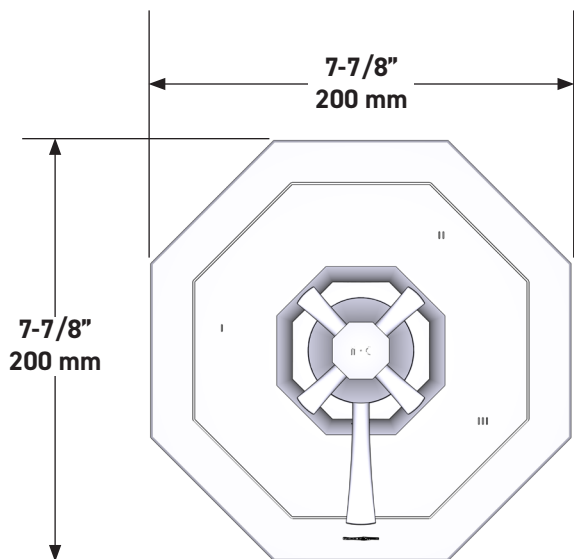

For warranty or additional information, contact:

US Customers

U.S.A.
houseofrohl.com/support
1-800-777-9762

QUEBEC / MARITIMES / WESTERN CANADA
QUÉBEC / MARITIMES / OUEST CANADIEN
QUEBEC / MARITIMOS / CANADA OCCIDENTAL
houseofrohl.ca/support
1-866-473-8442

Canadian Customers

ONTARIO
houseofrohl.ca/support
1-800-287-5354