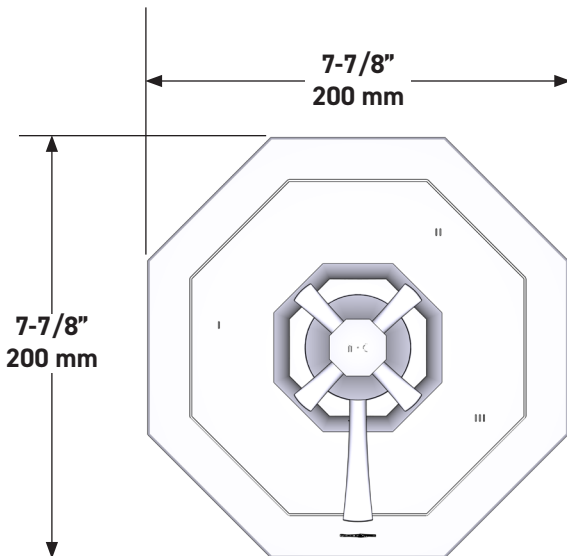

SPECIFICATIONS

DESCRIPTION

- Combines both thermostatic and pressure balance technologies
- “Set it and forget it” temperature control
- Temperature and volume control with diverter
- 3 dedicated functions and 2 shared functions
- Rough-in valve sold separately:
  - Order R45 therm & pressure balance rough-in valve
  - 1-1/4” R45 extension kit available, order EXT45KIT114
  - 3/4” R45 extension kit available, order EXT45KIT34

CARTRIDGE

- 0-955 (Included)

STANDARDS

- ASME A112.18.1

WARRANTY

- Most products or parts carry “Limited Warranties” against manufacturing defects. For US customers please visit houseofrohl.com/support and for Canadian customers please visit houseofrohl.ca/support for complete product and finish warranty.

Deco™ 1/2” Therm & Pressure Balance Trim with 5 Functions (Shared)

CORE MODEL: U.TDC45W1

cUPC®

For warranty or additional information, contact:

US Customers

U.S.A.
houseofrohl.com/support
1-800-777-9762

QUEBEC / MARITIMES / WESTERN CANADA
QUÉBEC / MARITIMES / OUEST CANADIEN
QUEBEC / MARITIMOS / CANADA OCCIDENTAL
houseofrohl.ca/support
1-866-473-8442

Canadian Customers

ONTARIO
houseofrohl.ca/support
1-800-287-5354