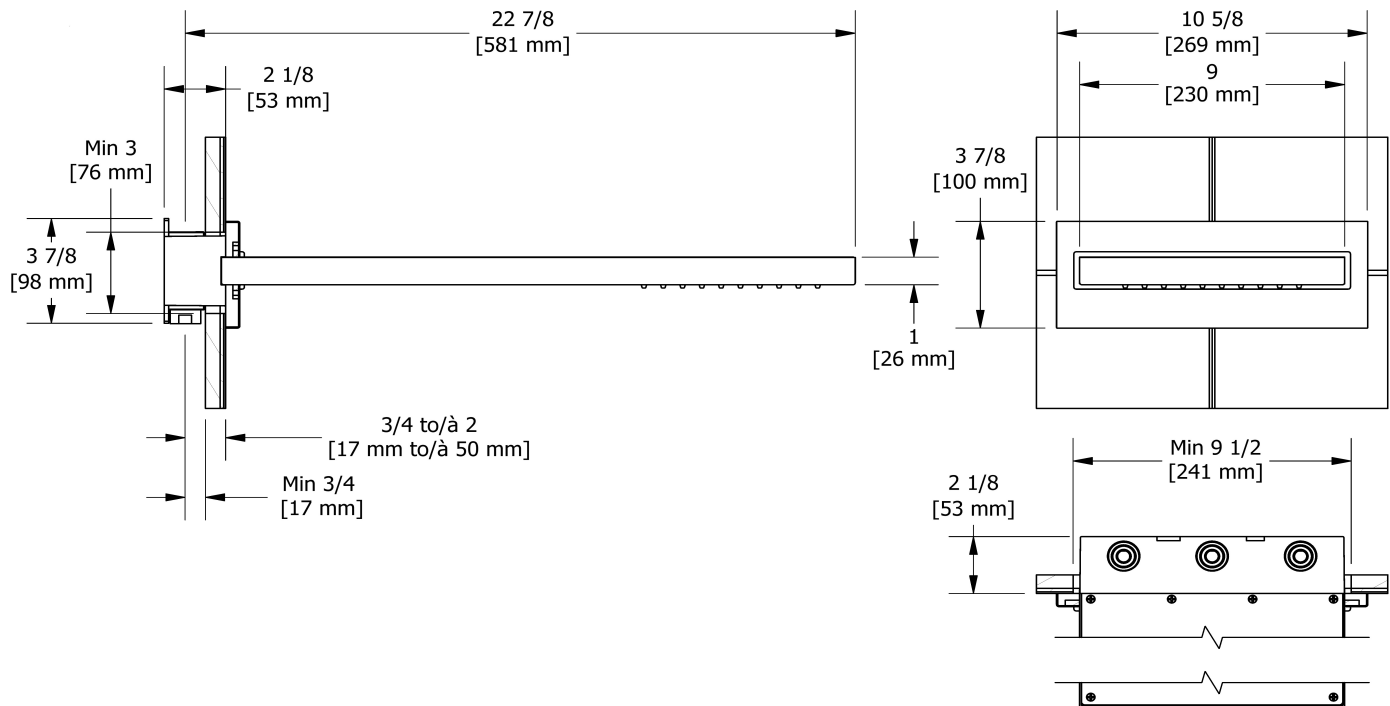

Rain and cascade shower head

404

Specifications

Descriptions

- Scale-free
- Rain and cascade
- Two 1/2" inlets female NPT
- Special rough included
- Must be ordered at the same time as the valve rough

Available colors

- C : Chrome
- BN : Brushed Nickel (PVD)
- PN : Polished Nickel (PVD)

Available flow

- 9.5 L/min, 2.5 gpm (US) 60psi

Certifications

- CSA B125.1
- ASME A112.18.1
- CMR248 Approval

UPC®

Sizes, models and finishes may differ from those presented.