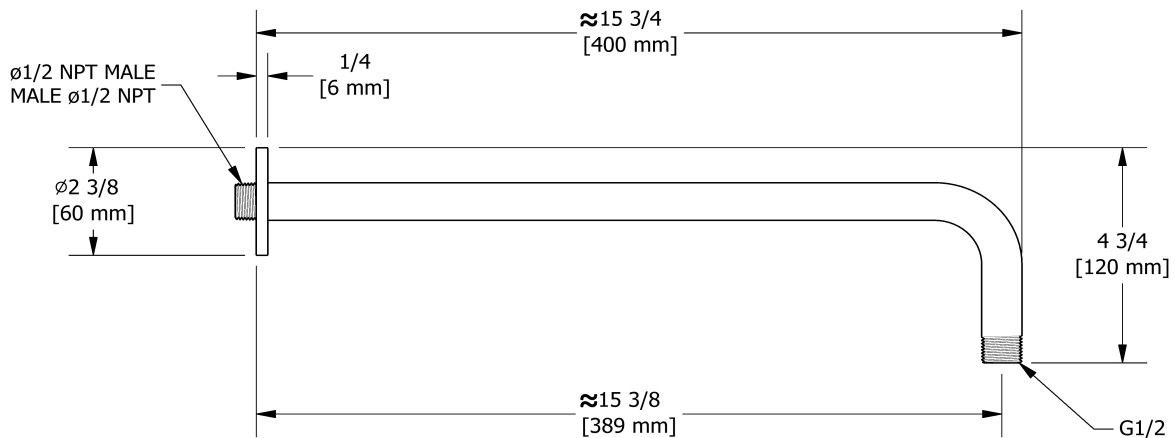

Sizes, models and finishes may differ from thoses presented.

Warranty

This **Riobel Inc.** product you have purchased carries a Limited Lifetime Warranty on the chrome, PVD finish, blacks and all working parts and is guaranteed from the initial purchase date against all manufacturing defects. All other finishes, including plastic components, are guaranteed for one year. All electric and/or electronic parts are covered by a 5-year limited warranty.

Customer Service

Ontario, West Canada : 888-287-5354 Quebec, Maritimes, United States : 866-473-8442