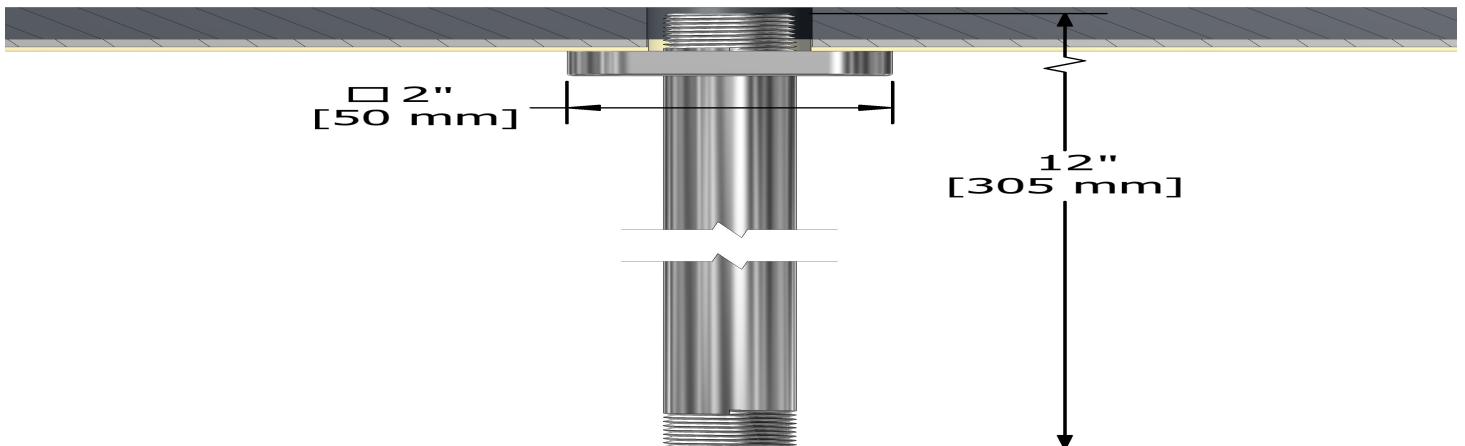

30 cm (12") vertical shower arm

577

Specifications

Descriptions

- 1/2" inlet male NPT
- Shower arm with Salome flange with set screw

Available colors

- C : Chrome
- PN : Polished Nickel (PVD)

Sizes, models and finishes may differ from thoses presented.