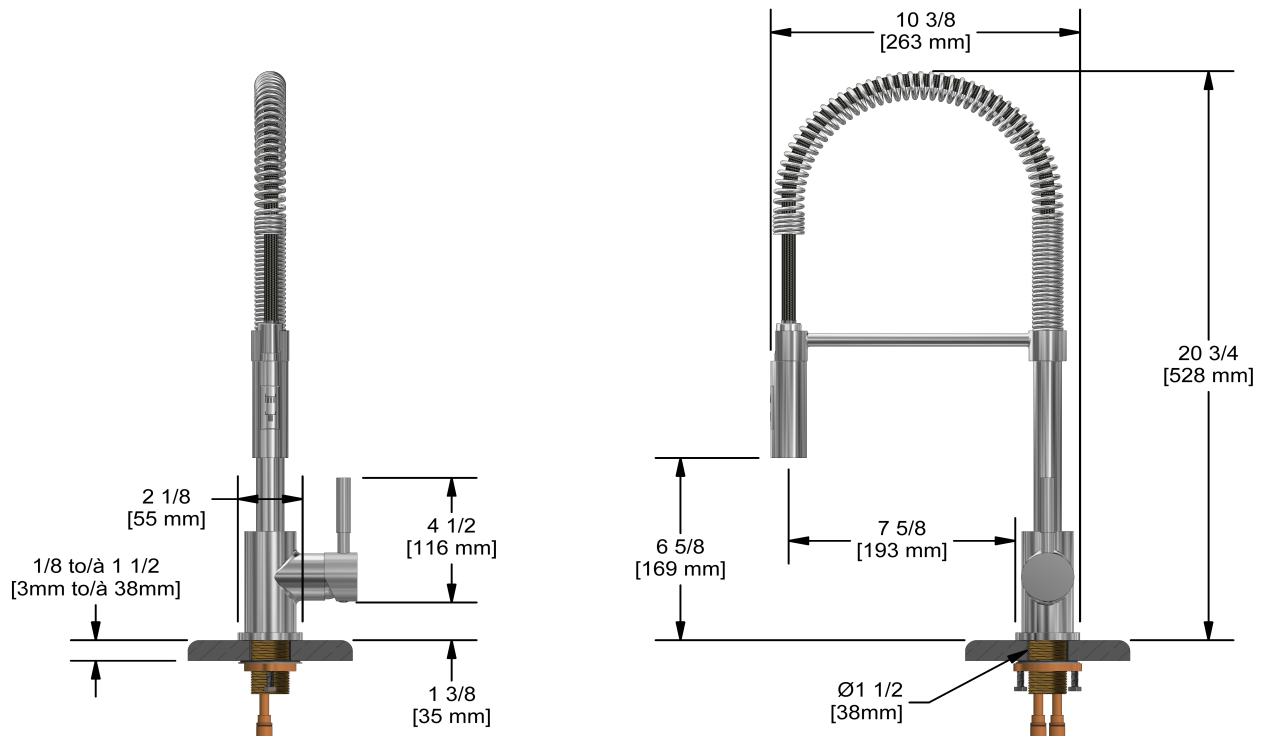

Kitchen faucet with spray
BI201

UPC®

Specifications

Descriptions

- 3/8" speedway compression
- Flexible spout
- Ceramic cartridge
- 2-jet hand spray

Available colors

- C : Chrome
- CBK : Chrome/Black
- SSBK : Stainless Steel (PVD)/Black

Available flows

- 8.3 L/min, 2.2 gpm (US) 60psi
- 3.7 L/min, 1 gpm (US) 60psi (**BI201-10**)
- 5.69 L/min, 1.5 gpm (US) 60psi (**BI201-15**)

Certifications

- CSA B125.1
- NSF/ANSI standard 61 and 372
- ASME A112.18.1
- CMR248 Approval
- DOE