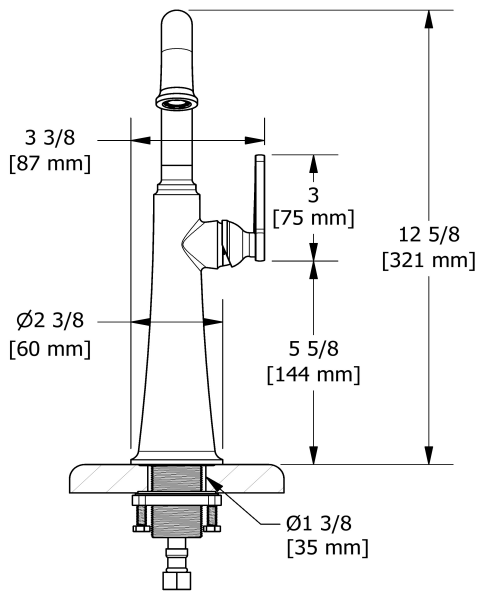

Sizes, models and finishes may differ from those presented.

Warranty

This **Riobel Inc.** product you have purchased carries a Limited Lifetime Warranty on the chrome, PVD finish, blacks and all working parts and is guaranteed from the initial purchase date against all manufacturing defects. All other finishes, including plastic components, are guaranteed for one year. All electric and/or electronic parts are covered by a 5-year limited warranty.

Customer Service

Ontario, West Canada : 888-287-5354 Quebec, Maritimes, United States : 866-473-8442