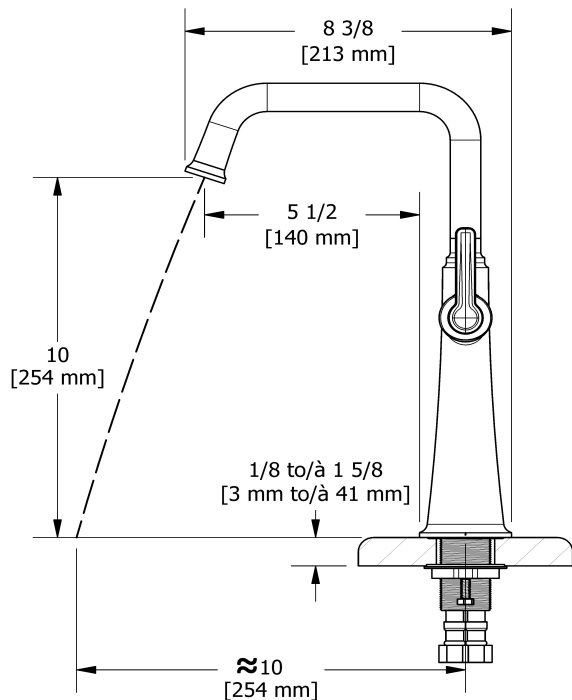

Sizes, models and finishes may differ from those presented.

Warranty

This **Riobel Inc.** product you have purchased carries a Limited Lifetime Warranty on the chrome, PVD finish, blacks and all working parts and is guaranteed from the initial purchase date against all manufacturing defects. All other finishes, including plastic components, are guaranteed for one year. All electric and/or electronic parts are covered by a 5-year limited warranty.

Customer Service

Ontario, West Canada : 888-287-5354 Quebec, Maritimes, United States : 866-473-8442