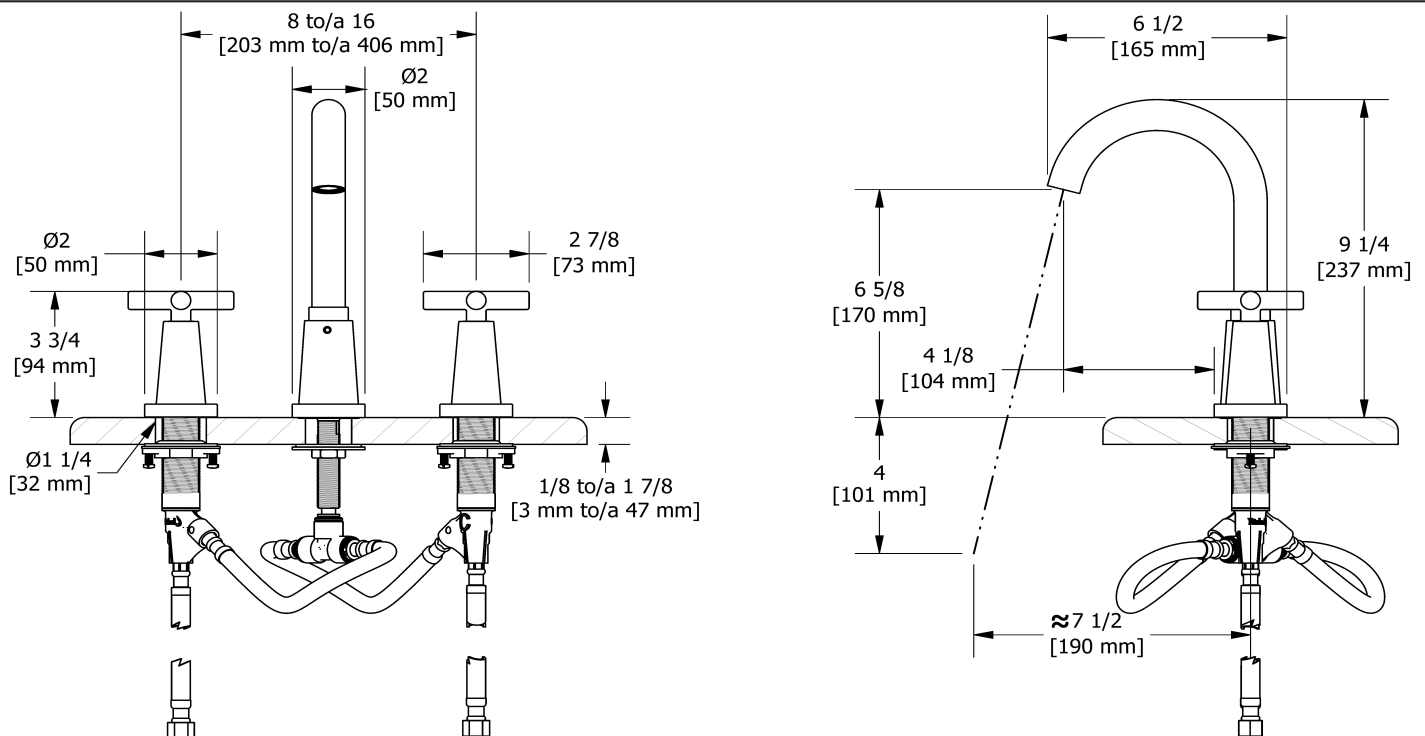

Certifications

- CSA B125.1
- NSF/ANSI standard 61 and 372
- ASME A112.18.1
- CMR248 Approval
- ADA