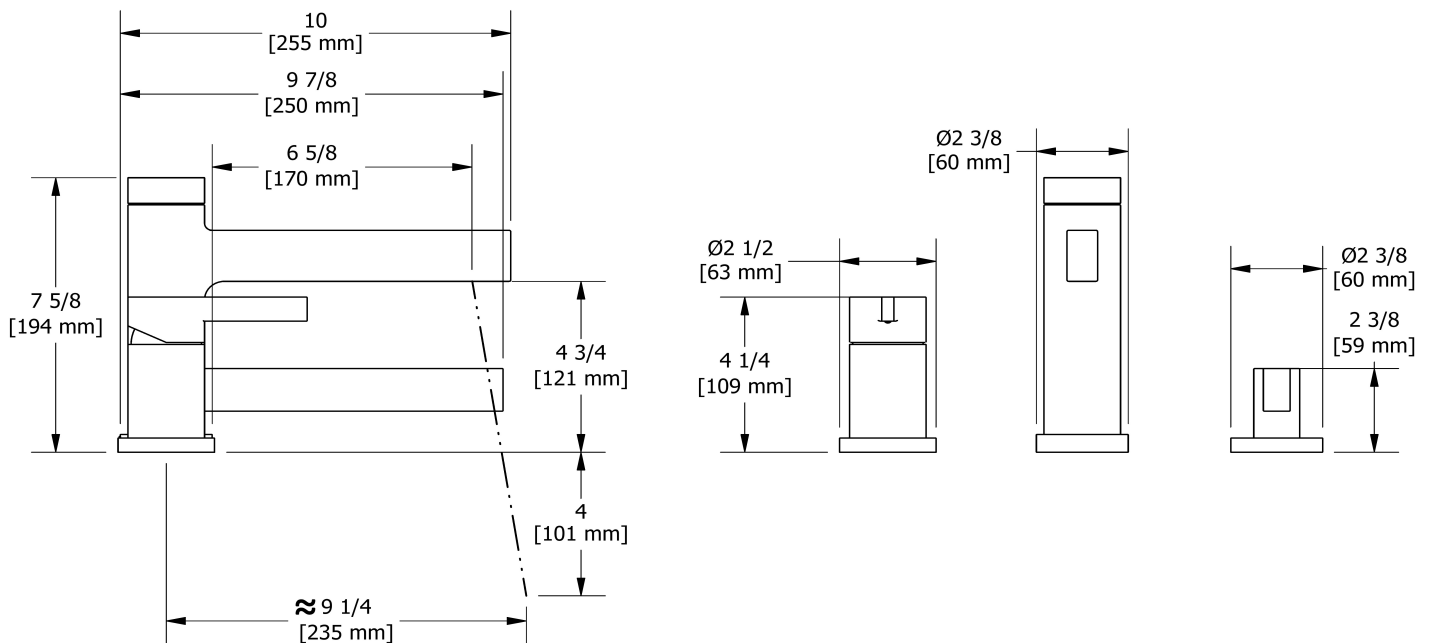

Sizes, models and finishes may differ from those presented.

Warranty

This **Riobel Inc.** product you have purchased carries a Limited Lifetime Warranty on the chrome, PVD finish, blacks and all working parts and is guaranteed from the initial purchase date against all manufacturing defects. All other finishes, including plastic components, are guaranteed for one year. All electric and/or electronic parts are covered by a 5-year limited warranty.

Customer Service

Ontario, West Canada : 888-287-5354 Quebec, Maritimes, United States : 866-473-8442