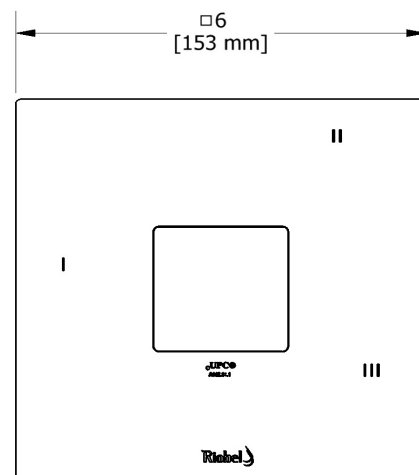

Sizes, models and finishes may differ from those presented.

Warranty

This **Riobel Inc.** product you have purchased carries a Limited Lifetime Warranty on the chrome, PVD finish, blacks and all working parts and is guaranteed from the initial purchase date against all manufacturing defects. All other finishes, including plastic components, are guaranteed for one year. All electric and/or electronic parts are covered by a 5-year limited warranty.

Customer Service

Ontario, West Canada : 888-287-5354 Quebec, Maritimes, United States : 866-473-8442

2020.10.29