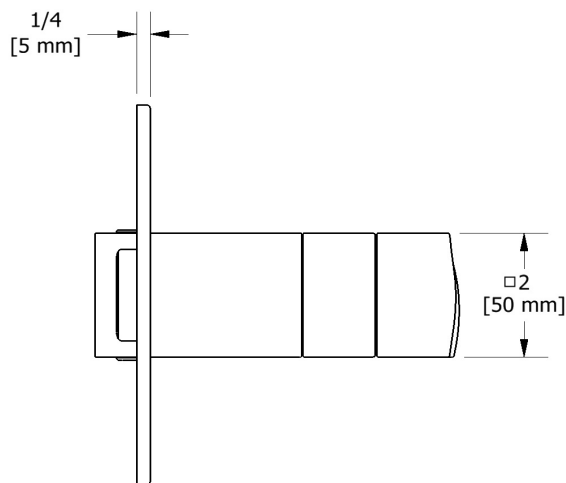

Sizes, models and finishes may differ from those presented.

Warranty

This **Riobel Inc.** product you have purchased carries a Limited Lifetime Warranty on the chrome, PVD finish, blacks and all working parts and is guaranteed from the initial purchase date against all manufacturing defects. All other finishes, including plastic components, are guaranteed for one year. All electric and/or electronic parts are covered by a 5-year limited warranty.

Customer Service

Ontario, West Canada : 888-287-5354 Quebec, Maritimes, United States : 866-473-8442

2020.10.29