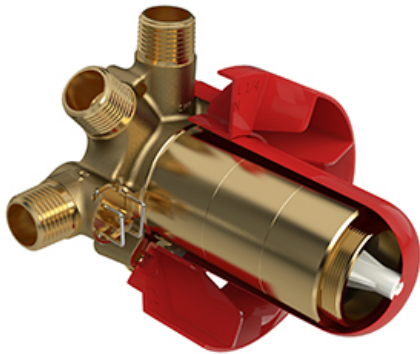

3-way Type T/P coaxial valve rough
R45

Specifications

Descriptions

- TXX45XX or TXX47XX trim required to complete
- ½" inlet male NPT or sweat
- Service valves
- Rough only
- Three ½" outlets male NPT or sweat
- Test cap

Available colors

- :

Certifications

- CSA B125.1
- ASME A112.18.1
- ASSE 1016
- CMR248 Approval

UPC®

Sizes, models and finishes may differ from those presented.

Warranty

This **Riobel Inc.** product you have purchased carries a Limited Lifetime Warranty on the chrome, PVD finish, blacks and all working parts and is guaranteed from the initial purchase date against all manufacturing defects. All other finishes, including plastic components, are guaranteed for one year. All electric and/or electronic parts are covered by a 5-year limited warranty.

Customer Service

Ontario, West Canada : 888-287-5354 Quebec, Maritimes, United States : 866-473-8442