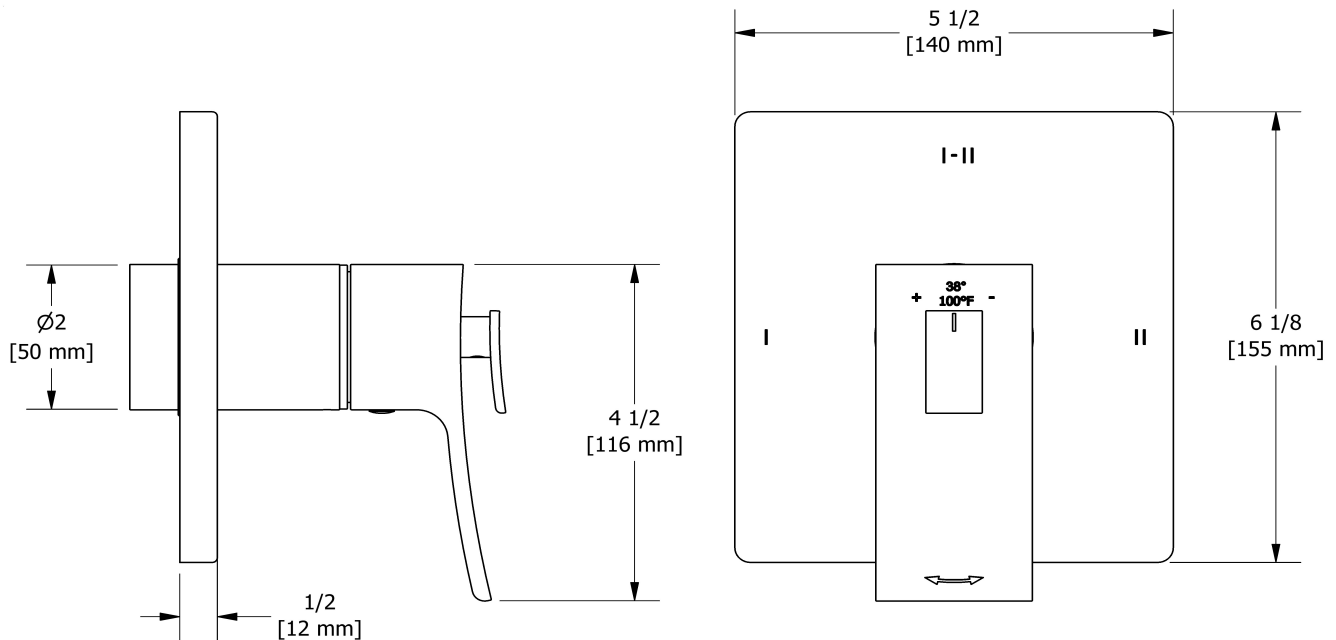

Certifications

- CSA B125.1
- ASME A112.18.1
- ASSE 1016
- CMR248 Approval
- ADA