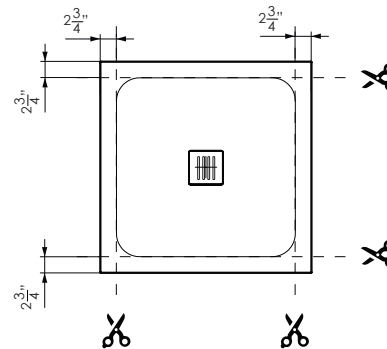

MATERIAL

- Resin stone ACRYSTONE® core

SIZE

- Size: 36 x 36 in
- Weight: 85 lb

INCLUDED

- Shower Tray
- Drain Grid
- Tile flange
- Instruction manual

NOT INCLUDED

- Drain connection
- (RBM shower tray can accommodate most 2" standard drain)

MARQUINA

CALACATTA
WHITE

TECHNICAL INFORMATION

APPROXIMATE MEASUREMENTS
The manufacturer accepts 1/4" variance