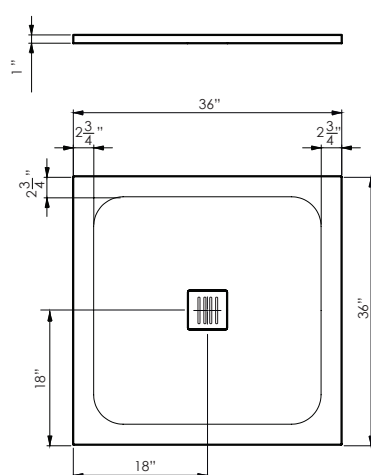

MATERIAL

- Resin stone ACRYSTONE® core

SIZE

- Size: 36 x 36 in
- Weight: 85 lb

INCLUDED

- Shower Tray
- Drain Grid
- Tile flange
- Instruction manual

NOT INCLUDED

- Drain connection
- (RBM shower tray can accommodate most 2" standard drain)

MARQUINA

CALACATTA
WHITE

TECHNICAL INFORMATION

APPROXIMATE MEASUREMENTS
The manufacturer accepts 1/4" variance