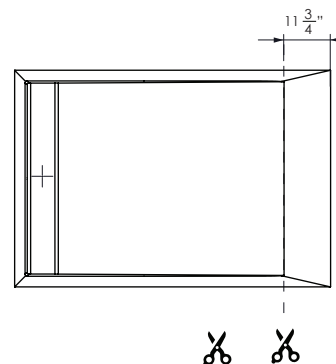

MATERIAL

- Resin stone ACRYSTONE® core

SIZE

- Size: 60 x 32 in
- Weight: 142 lb

INCLUDED

- Shower Tray
- Drain Grid
- Tile flange
- Instruction manual

NOT INCLUDED

- Drain connection
- (RBM shower tray can accommodate most 2" standard drain)

MARQUINA

CALACATTA
WHITE

TECHNICAL INFORMATION

APPROXIMATE MEASUREMENTS
The manufacturer accepts 1/4" variance