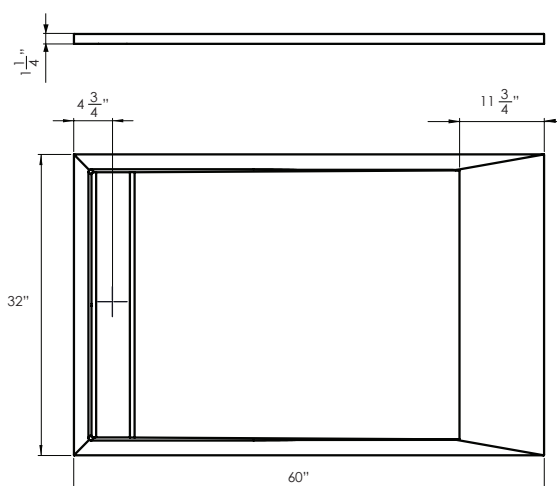

MATERIAL

- Resin stone ACRYSTONE® core

SIZE

- Size: 60 x 32 in
- Weight: 142 lb

INCLUDED

- Shower Tray
- Drain Grid
- Tile flange
- Instruction manual

NOT INCLUDED

- Drain connection
- (RBM shower tray can accommodate most 2" standard drain)

MARQUINA

CALACATTA
WHITE

TECHNICAL INFORMATION

APPROXIMATE MEASUREMENTS
The manufacturer accepts 1/4" variance