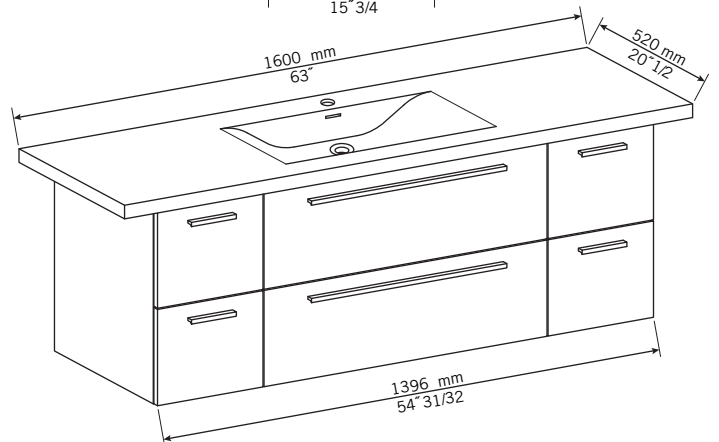

Description:

- Meuble-lavabo à 6 tiroirs.
Lavabo non percé*. (Miroir non inclus.)
- Basin cabinet with 6 drawers.
Non-pierced basin*. (Mirror not included.)

Finis disponibles / Available finish:

- BL = blanc laqué / lackered white
- KA = kashmir
- NE = nero