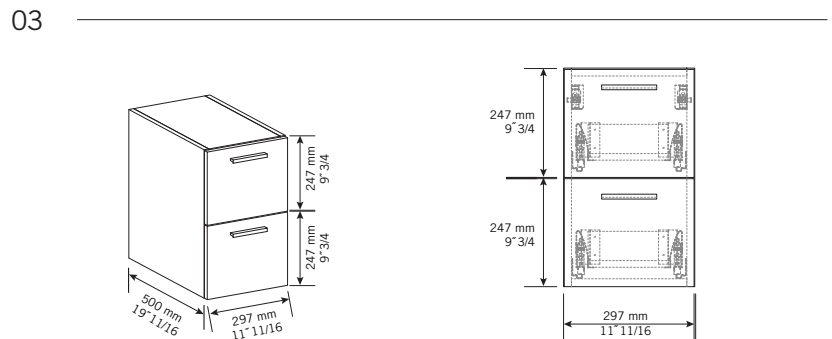

Liste complète des pièces de votre meuble-lavabo.
Complete parts list of your sink cabinet.

LISTE DES PIÈCES / PARTS LIST

NO.	CODES	DESCRIPTIONS
O1	RMP1600CBL	lavabo / basin
O2	RMP800VT2	vanité / main cabinet
O3	RMP300ST2 (2X)	vanité de côté / side cabinet

GARANTIE

Mobilier de salles de bains — Garantie limitée de 5 ans (composantes) et 5 ans (mécanismes)

Rubi garantit les composantes de ses meubles de salle de bains et ses vanités contre tout défaut matériel et de fabrication, de même les charnières et coulisses pour portes et tiroirs, pendant une période de cinq ans. Certaines modalités et conditions s'appliquent, référez-vous au manuel du produit pour tous les détails.

WARRANTY

Bathroom furniture - Limited Warranty 5 years (components) and 5 years (mechanisms)

Rubi guarantees the components of its furniture and bathroom vanities against defects in material and workmanship as well as the hinges and slides for doors and drawers, for a period of five years. Some terms and conditions apply, refer to the manual for more details.