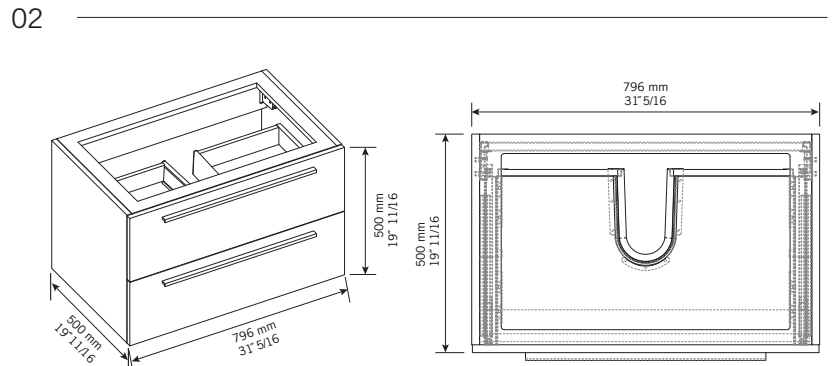

Liste complète des pièces de votre meuble-lavabo.
Complete parts list of your sink cabinet.

LISTE DES PIÈCES / PARTS LIST

NO.	CODES	DESCRIPTIONS
O1	RMP1600CBL	lavabo / basin
O2	RMP800VT2	vanité / main cabinet
O3	RMP300ST2 (2X)	vanité de côté / side cabinet

GARANTIE

Mobilier de salles de bains — Garantie limitée de 5 ans (composantes) et 5 ans (mécanismes)

Rubi garantit les composantes de ses meubles de salle de bains et ses vanités contre tout défaut matériel et de fabrication, de même les charnières et coulisses pour portes et tiroirs, pendant une période de cinq ans. Certaines modalités et conditions s'appliquent, référez-vous au manuel du produit pour tous les détails.

WARRANTY

Bathroom furniture - Limited Warranty 5 years (components) and 5 years (mechanisms)

Rubi guarantees the components of its furniture and bathroom vanities against defects in material and workmanship as well as the hinges and slides for doors and drawers, for a period of five years. Some terms and conditions apply, refer to the manual for more details.