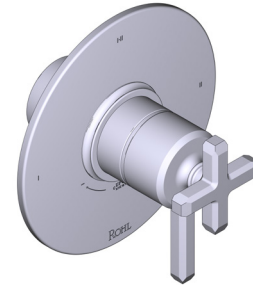

SPECIFICATIONS

DESCRIPTION

- Patented valve technology with both thermostatic and pressure balance functionality
- Temperature and volume control
- 3 functions, 2 functions sharing between functions
- Rough-in valve sold separately
- Order R23 therm & pressure balance rough-in valve to complete
- Cartridge ships with trim set 0925
- Not CEC compliant
- Extension kits available, 1 1/4" EXT23KIT114 and 3/4" EXT23KIT34

CARTRIDGE

- 0-925

STANDARDS

- ASME A112.18.1

WARRANTY

- Most products or parts carry "Limited Warranties" against manufacturing defects. For US customers please visit houseofrohl.com/support and for Canadian customers please visit houseofrohl.ca/support for complete product and finish warranty.

Apotheary™ 1/2" Therm & Pressure Balance Trim with 3 Functions (Shared)

MODELS: TAP23W1