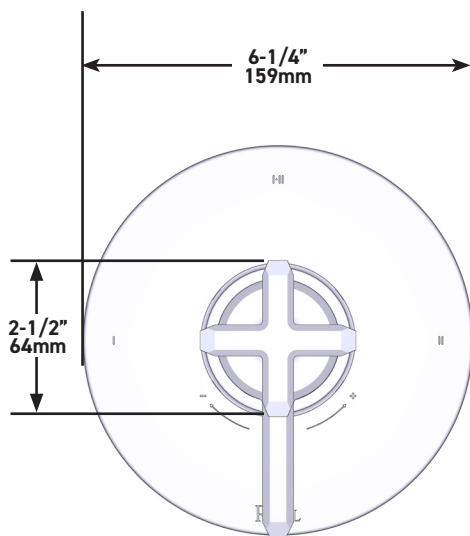

For warranty or additional information, contact:

U.S.A.
houseofrohl.com/support
1-800-777-9762

QUEBEC / MARITIMES / WESTERN CANADA
houseofrohl.ca/support
1-866-473-8442

ONTARIO
houseofrohl.ca/support
1-800-287-5354