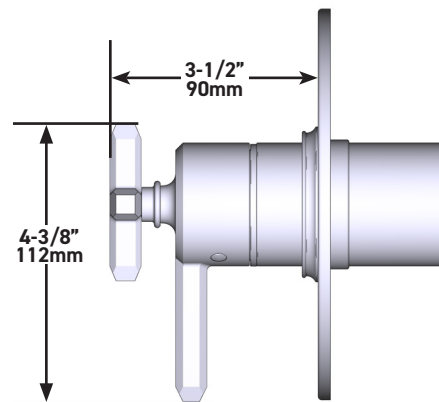

For warranty or additional information, contact:

U.S.A.
houseofrohl.com/support
1-800-777-9762

QUEBEC / MARITIMES / WESTERN CANADA
houseofrohl.ca/support
1-866-473-8442

ONTARIO
houseofrohl.ca/support
1-800-287-5354