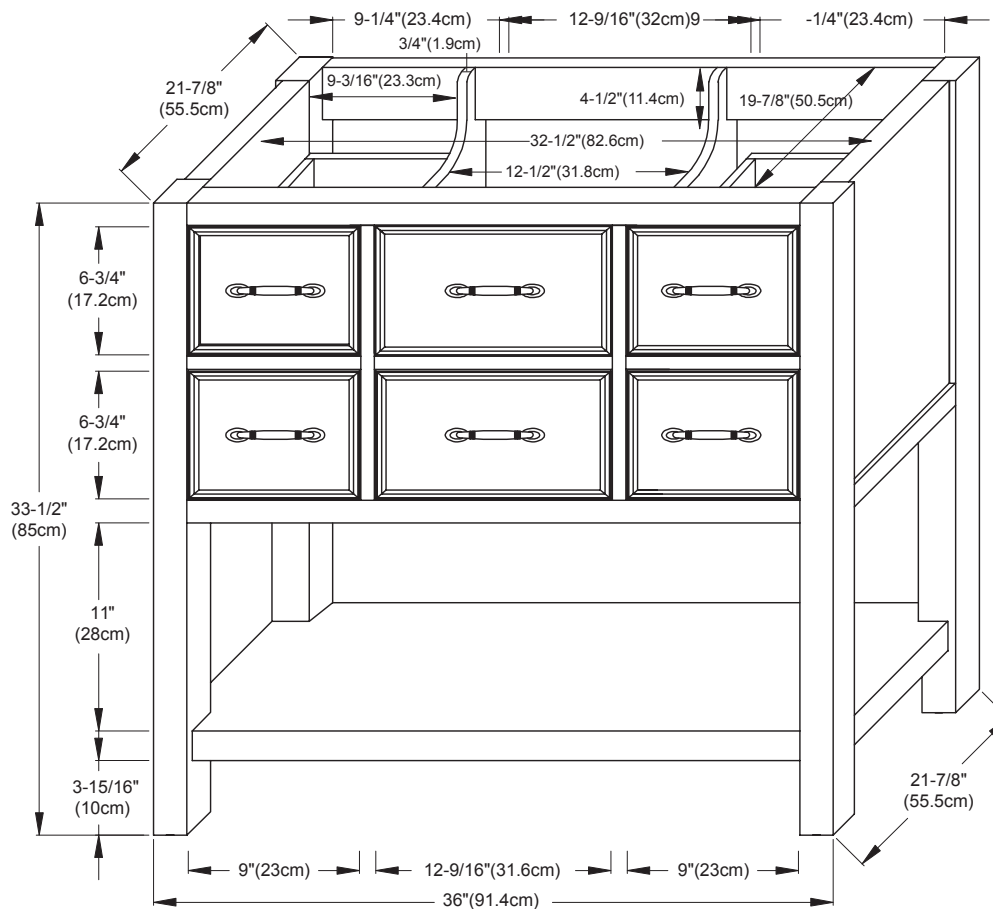

Model : 052724-FINISH
052730-FINISH

Features : One (1) Soft Close and Full Extension drawers with Dovetail construction
Under mount glides
Matching finish throughout the interior
Optional Drawer Organizer
Matching Mirror and Medicine Cabinet
Handles meet USA standards: 3" center to center
Optional Storage Solution

Available Tops:
Ceramic Sinktop
TECHSTONE™ Top
WIDEAPPEAL™ Top

BOTTOM DRAWER

Inner Dimensions

Exterior Dimensions

BACK PANEL

Model : 052736-FINISH

- Features :**
- 5 Soft Close and Full Extension drawers with Dovetail Construction
 - Open bottom shelf
 - Matching Finish throughout the Interior
 - Matching Mirror and Medicine Cabinet
 - Optional Storage Solution
 - Handles meet USA standards 3" center to center

Available Tops:
 Ceramic Sinktop
 TECHSTONE™ Top
 WIDEAPPEAL™ Top

5-1/8" = Height to Middle Drawer

Model : 052742-FINISH
052748-FINISH

Features : 5 Soft Close and Full Extension drawers with Dovetail Construction
Open bottom shelf
Matching Finish throughout the Interior
Matching Mirror and Medicine Cabinet
Optional Storage Solution
Handles meet USA standards 3" center to center