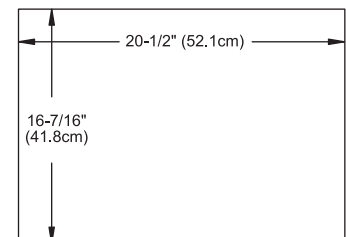

Available Tops:
Ceramic Sinktop
TECHSTONE™ Top
WIDEAPPEAL™ Top

BOTTOM DRAWER

Inner Dimensions

Exterior Dimensions

BACK PANEL

Model : 052736-FINISH

- Features :**
- 5 Soft Close and Full Extension drawers with Dovetail Construction
 - Open bottom shelf
 - Matching Finish throughout the Interior
 - Matching Mirror and Medicine Cabinet
 - Optional Storage Solution
 - Handles meet USA standards 3" center to center

Available Tops:
 Ceramic Sinktop
 TECHSTONE™ Top
 WIDEAPPEAL™ Top

5-1/8" = Height to Middle Drawer

Model : 052742-FINISH
052748-FINISH

Features : 5 Soft Close and Full Extension drawers with Dovetail Construction
Open bottom shelf
Matching Finish throughout the Interior
Matching Mirror and Medicine Cabinet
Optional Storage Solution
Handles meet USA standards 3" center to center