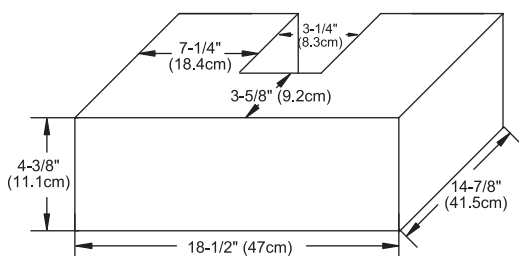

Available Tops:
Ceramic Sinktop
TECHSTONE™ Top
WIDEAPPEAL™ Top

BOTTOM DRAWER

Inner Dimensions

Exterior Dimensions

BACK PANEL

Model : 052736-FINISH

- Features :**
- 5 Soft Close and Full Extension drawers with Dovetail Construction
 - Open bottom shelf
 - Matching Finish throughout the Interior
 - Matching Mirror and Medicine Cabinet
 - Optional Storage Solution
 - Handles meet USA standards 3" center to center

Available Tops:
 Ceramic Sinktop
 TECHSTONE™ Top
 WIDEAPPEAL™ Top

5-1/8" = Height to Middle Drawer

Model : 052742-FINISH
052748-FINISH

Features : 5 Soft Close and Full Extension drawers with Dovetail Construction
Open bottom shelf
Matching Finish throughout the Interior
Matching Mirror and Medicine Cabinet
Optional Storage Solution
Handles meet USA standards 3" center to center