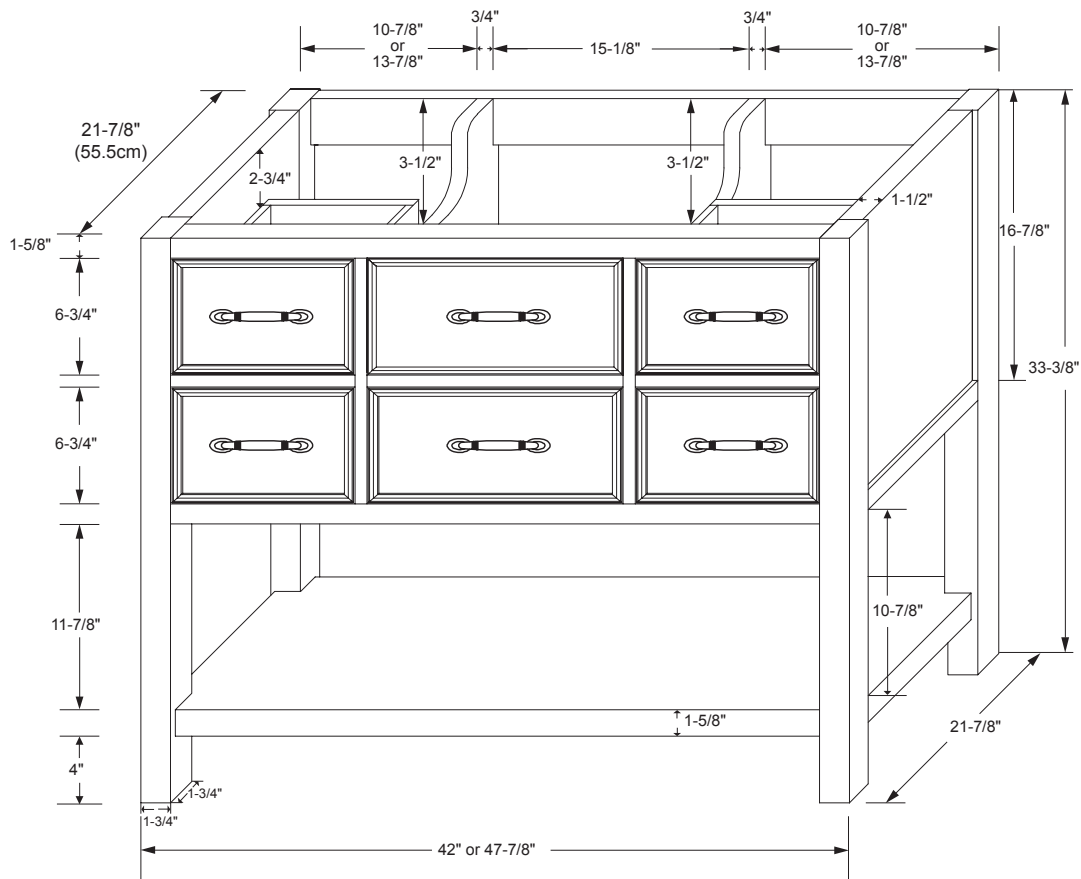

Model : 052742-FINISH
052748-FINISH

Features : 5 Soft Close and Full Extension drawers with Dovetail Construction
Open bottom shelf
Matching Finish throughout the Interior
Matching Mirror and Medicine Cabinet
Optional Storage Solution
Handles meet USA standards 3" center to center

All Ronbow cabinets are made of solid hardwood or hardwood plywood and meet strict CARB II Standards. No particle board or Micro-Density Fiberboard (MDF) are used.

Available Finish : Café Walnut F13
Empire Gray F20
Ocean Gray F21
White W01

Available Tops:
Ceramic Sinktop
TECHSTONE™ Top
WIDEAPPEAL™ Top