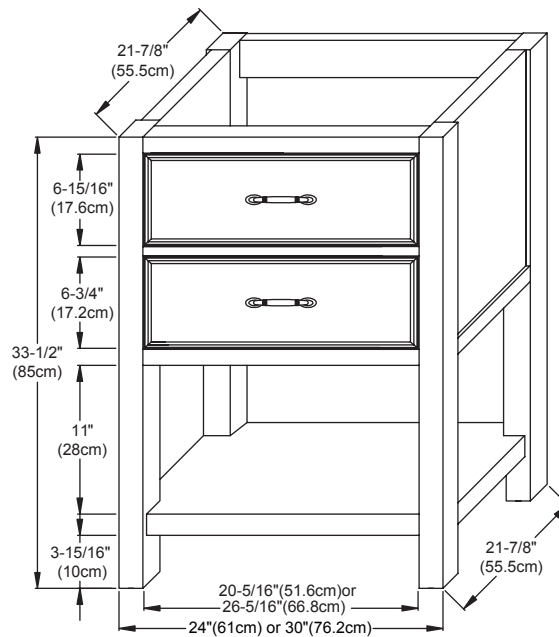

Model : 052724-FINISH
052730-FINISH

Features : One (1) Soft Close and Full Extension drawers with Dovetail construction
Under mount glides
Matching finish throughout the interior
Optional Drawer Organizer
Matching Mirror and Medicine Cabinet
Handles meet USA standards: 3" center to center
Optional Storage Solution

Available Tops:
Ceramic Sinktop
TECHSTONE™ Top
WIDEAPPEAL™ Top

BOTTOM DRAWER

Inner Dimensions

Exterior Dimensions

BACK PANEL

Model : 052736-FINISH

- Features :**
- 5 Soft Close and Full Extension drawers with Dovetail Construction
 - Open bottom shelf
 - Matching Finish throughout the Interior
 - Matching Mirror and Medicine Cabinet
 - Optional Storage Solution
 - Handles meet USA standards 3" center to center

Available Tops:
 Ceramic Sinktop
 TECHSTONE™ Top
 WIDEAPPEAL™ Top

5-1/8" = Height to Middle Drawer

Model : 052742-FINISH
052748-FINISH

Features : 5 Soft Close and Full Extension drawers with Dovetail Construction
Open bottom shelf
Matching Finish throughout the Interior
Matching Mirror and Medicine Cabinet
Optional Storage Solution
Handles meet USA standards 3" center to center