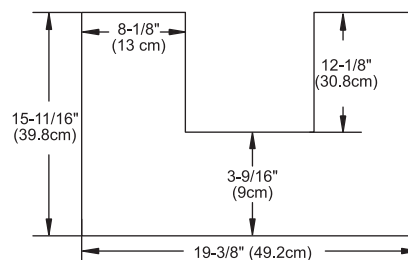

Available Tops:
Ceramic Sinktop
TECHSTONE™ Top
WIDEAPPEAL™ Top

BOTTOM DRAWER

Inner Dimensions

Exterior Dimensions

BACK PANEL

Model : 052736-FINISH

- Features :**
- 5 Soft Close and Full Extension drawers with Dovetail Construction
 - Open bottom shelf
 - Matching Finish throughout the Interior
 - Matching Mirror and Medicine Cabinet
 - Optional Storage Solution
 - Handles meet USA standards 3" center to center

Available Tops:
 Ceramic Sinktop
 TECHSTONE™ Top
 WIDEAPPEAL™ Top

5-1/8" = Height to Middle Drawer

Model : 052742-FINISH
052748-FINISH

Features : 5 Soft Close and Full Extension drawers with Dovetail Construction
Open bottom shelf
Matching Finish throughout the Interior
Matching Mirror and Medicine Cabinet
Optional Storage Solution
Handles meet USA standards 3" center to center