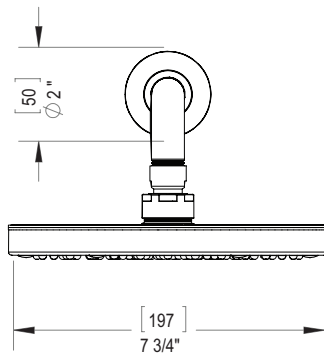

FEATURES:

- Brass construction with choice of 22 finishes
- 2.2 gpm

CONTACT US:

If you need assistance with installation, replacement parts or have any questions regarding your Rubinet product, please call a Customer Service representative at: 905-851-6781 toll free 1-800-461-5901 or visit www.rubinet.com

180518

THE **Rubinet** FAUCET COMPANY

ASSEMBLY INSTRUCTION

4F014

8" SHOWER HEAD WITH 12" SHOWER ARM & FLANGE

4F014

REMOVAL OF FIXTURE:

Always turn the water supply off before removing the existing fixture or disassembling a valve. Open all handles to relieve water pressure and to ensure that the water has been successfully turned off.