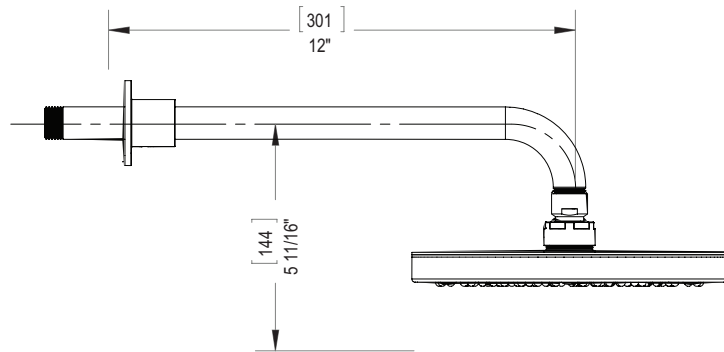

FEATURES:

- Brass construction with choice of 22 finishes
- 2.2 gpm

CONTACT US:

If you need assistance with installation, replacement parts or have any questions regarding your Rubinet product, please call a Customer Service representative at: 905-851-6781 toll free 1-800-461-5901 or visit www.rubinet.com

180518

THE **Rubinet** FAUCET COMPANY

ASSEMBLY INSTRUCTION

4F014

8" SHOWER HEAD WITH 12" SHOWER ARM & FLANGE

4F014

REMOVAL OF FIXTURE:

Always turn the water supply off before removing the existing fixture or disassembling a valve. Open all handles to relieve water pressure and to ensure that the water has been successfully turned off.