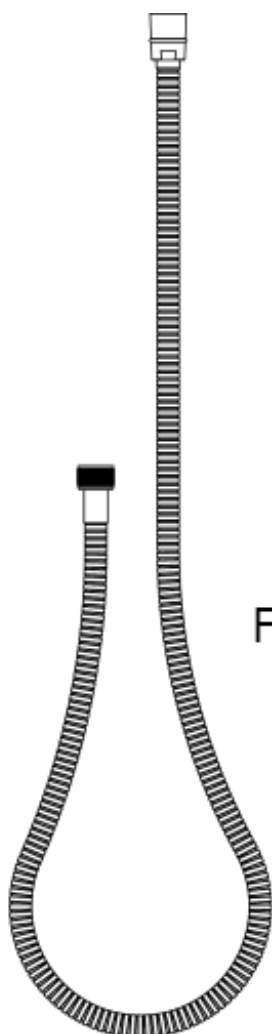

HOSE ONLY 1/2" F X 1/2" F X 60" (FOR WALL MOUNT)

Flex Hose 1/2" x 1/2" x 60"