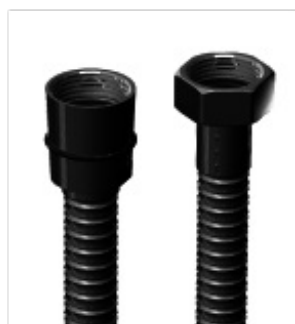

HOSE ONLY 1/2" F X 1/2" F X 60" (FOR WALL MOUNT)

Flex Hose 1/2" x 1/2" x 60"