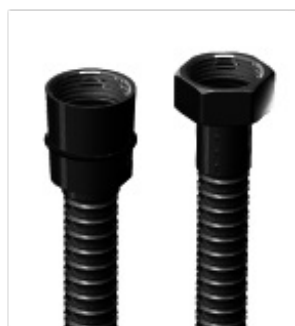

HOSE ONLY 1/2" F X 1/2" F X 60" (FOR WALL MOUNT)

Flex Hose 1/2" x 1/2" x 60"