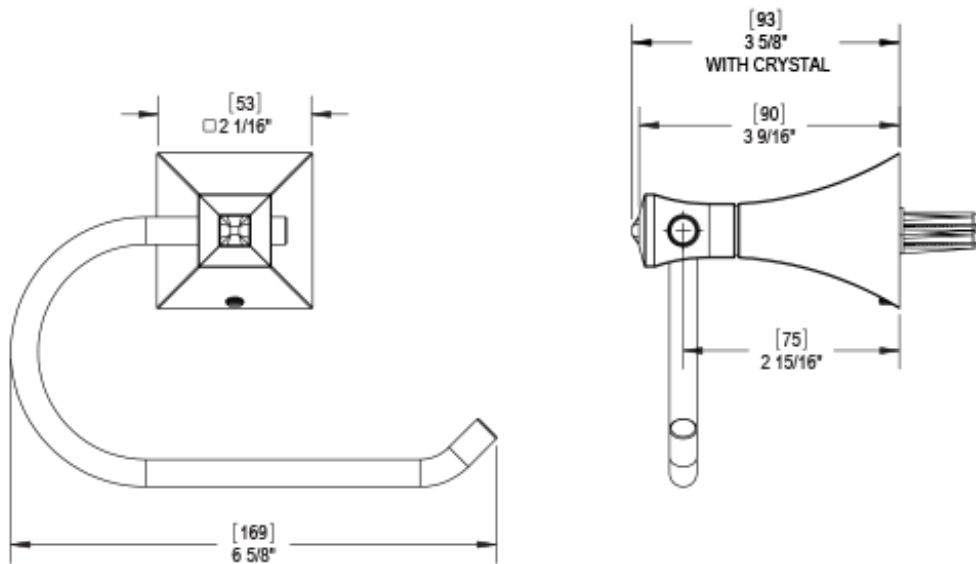

TOILET PAPER HOLDER (SINGLE POST)

Critical Dimensions