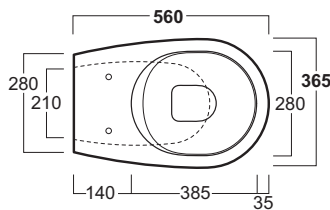

MATERIAL • MATÉRIAU

- Ceramic
- Céramique

COLORS AND FINISHES • COULEURS ET FINIS

FEATURES

- Handmade in Italy
- Glazed syphon
- Hidden fixing
- Soundproofing protection included
- Fixing set F85 included
- Seat included
- 4,5 l / 1,2 g per flush
- Rimless technology
- Cleaner bowl with less residues
- Superior hygiene
- Easier to clean
- Reduced splashing

SPECIFICATIONS • SPÉCIFICATIONS

Width • Largeur	22¼" (560 mm)
Depth • Profondeur	14¾" (365 mm)
Height • Hauteur	13½" (340 mm)
Weight • Poids	44,0 lb (20,0 kg)

INCHES/POUCES

MM