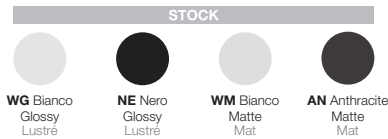

MATERIAL • MATÉRIAU

- Ceramic
- Céramique

COLORS AND FINISHES • COULEURS ET FINIS

FEATURES

- Handmade in Italy
- Glazed syphon
- Hidden fixing
- Soundproofing protection included
- Fixing set F85 included
- Seat included
- 4,5 l / 1,2 g per flush
- Rimless technology
- Cleaner bowl with less residues
- Superior hygiene
- Easier to clean
- Reduced splashing