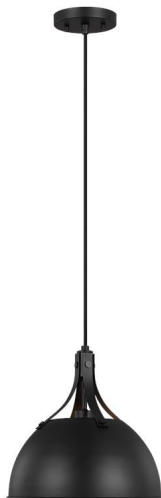

## 6524201-112: One Light Pendant

**Collection:** Rockland

Supplied with adjustable 10-feet of wire for preferred length

Mounting hardware included for use on flat, slope, vaulted or cathedral ceilings

For an eco-friendly lighting design, convert to LED bulbs to offer savings and reduce energy

Install a dimmer switch for a warm glow effect and easily change the look and feel of the room

Shade interior is gloss white

**UPC #:** 785652089169

**Finish:** Midnight Black (112)

### Dimensions:

**Diameter:** 11 3/4"

**Height:** 11 7/8"

**Weight:** 3.2 lbs.

**Overall Height:** 125 1/2"

**Wire:** 120" (color/Black)

**Mounting Proc.:** Cap Nuts

**Connection:** Mounted To Box

### Material List:

1 Body - Steel - Midnight Black