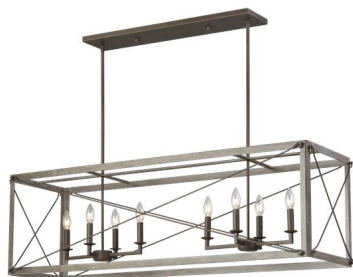

GENERATION LIGHTING

6626308EN-872: Eight Light Island Pendant

Collection: Thornwood

Featured in the decorative Thornwood collection

8 B10 Torpedo Candelabra 3.5 watt light bulbs

Fixture is supplied with 1 light bulbs

Clear bulb(s) recommended for this fixture

ENERGY STAR® Qualified

UPC #:785652071980

Finish: Washed Pine (872)

Dimensions:

Length: 49" **Overall Height:** 59"
Width: 13 3/4" **Wire:** 120" (color/Black)
Height: 14 1/2" **Mounting Proc.:** Double Cap Nuts
Weight: 23.54 lbs. **Connection:** Mounted To Box

Bulbs:

8 - LED Candelabra B10 Torpedo 3.5w Max. 120v - included

Features:

- Clear bulb(s) recommended for this fixture
- ENERGY STAR® Qualified
- LED Bulbs are an efficient, versatile and durable light source that deliver exceptional performance.
- Meets Title 24 energy efficiency standards
- Title 24 compliant when used with included Joint Appendix (JA8) approved lamp.

Material List:

1 Cage - Steel - Washed Pine
 1 Body - Steel - Weathered Iron
 2 6" Stem - Steel - Weathered Iron
 6 12" Stem - Steel - Weathered Iron

Safety Listing:

Safety Listed for Damp Locations

Instruction Sheets: