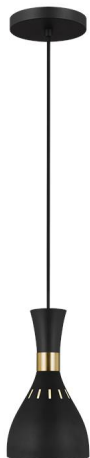

GENERATION LIGHTING

EP1141MBK: Mini-Pendant

Dimensions:

Diameter: 6 1/4" **Overall Height:** 186 1/4"
Height: 11 1/4" **Wire:** 180"
Weight: 2.2 lbs. **Mounting Proc.:** Set Screw(s)
Connection: Mounted To Box

Bulbs:

1 - Medium A19 75w Max. 120v - Not included

Material List:

1 Body - Steel - Midnight Black

Safety Listing:

Safety Listed for Damp Locations

Instruction Sheets:

Trilingual (English, Spanish, and French) (EP1141)

Collection: Joan

Hand-spun metal shades

NEW Hang Straight Canopy

cETL listed for damp locations

Supplied with 15 feet of wire

A great choice for your do-it-yourself project

UPC #:014817597653

Finish: Midnight Black (MBK)

Shade / Glass / Diffuser Details:

Part	Material	Finish	Quantity	Item Number	Length	Width	Height	Diameter	Fitter Diameter	Shade Top Length	Shade Top Width	Shade Top Diameter
Shade	Steel	Midnight Black	1				6 3/8	6 1/4				