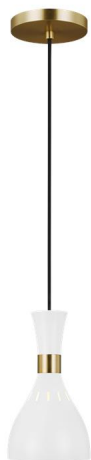

GENERATION LIGHTING

EP1141MWT: Mini-Pendant

Dimensions:

Diameter:	6 1/4"	Overall Height:	186 1/4"
Height:	11 1/4"	Wire:	180"
Weight:	2.2 lbs.	Mounting Proc.:	Set Screw(s)
		Connection:	Mounted To Box

Bulbs:

1 - Medium A19 75w Max. 120v - Not included

Material List:

1 Body - Steel - Matte White

Safety Listing:

Safety Listed for Damp Locations

Instruction Sheets:

Trilingual (English, Spanish, and French) (EP1141)

Collection: Joan

Hand-spun metal shades

NEW Hang Straight Canopy

Supplied with 15 feet of wire

A great choice for your do-it-yourself project

Decorative Matte White finish to accent and brighten your room

UPC #:014817597646

Finish: Matte White (MWT)

Shade / Glass / Diffuser Details:

Part	Material	Finish	Quantity	Item Number	Length	Width	Height	Diameter	Fitter Diameter	Shade Top Length	Shade Top Width	Shade Top Diameter
Shade	Steel	Matte White	1				6 3/8	6 1/4				