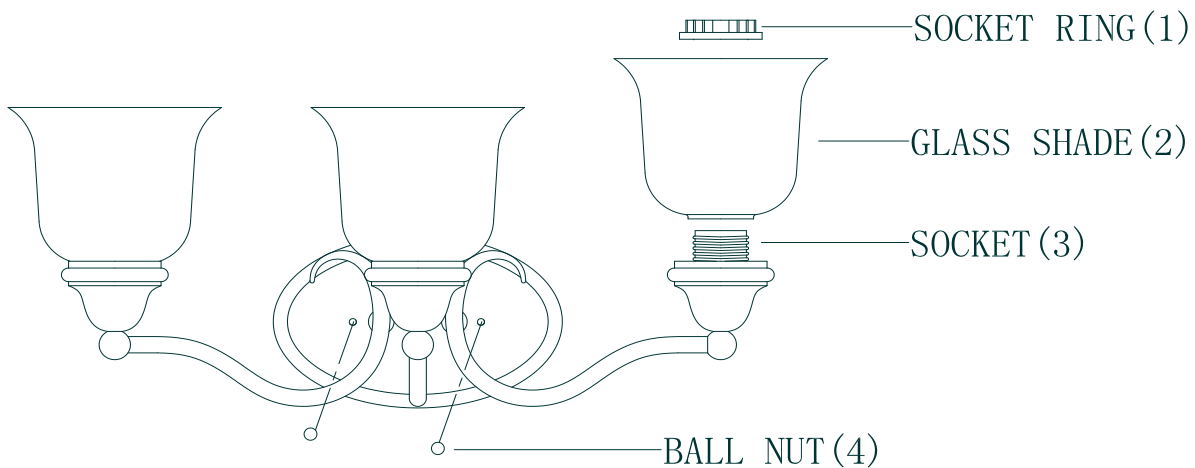

LIGHTING

ITEM NO:8-6837-2-13

8-6837-3-13

8-6837-4-13

8-6837-2-69

8-6837-3-69

8-6837-4-69

INSTALLATION INSTRUCTIONS

1. Carefully remove the fixture out of the carton, and check that all parts are included referring to the above illustration. Make sure not to misplace any parts that are needed for the installation;
2. Put the glass shade(2)and onto socket(3),and secure it with socket ring(1);
3. The fixture is assembled!