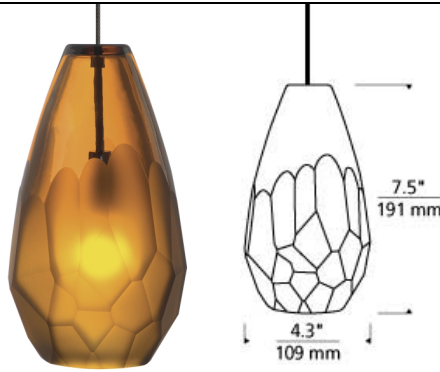

Briolette Pendant LED T20

DESCRIPTION

The Briolette pendant light from Tech Lighting features a classic teardrop shaped glass that has been hand finished with unique semi-opaque facets. The clustered facets create visual interest while subtly obscuring the light within making this fixture ideal for kitchen island task lighting, dining room lighting and bedroom lighting. For even greater design expression pair the Briolette pendant with a multi-port canopy for a uniquely designed chandelier. The Briolette is available in three modern colors and two on trend finish options. Your choice of energy efficient LED, Xenon or halogen lamping ships in the box saving you time and money. Includes (1) 50 watt low-voltage GY6.35 base Xenon bi-pin lamp or 8 watt replaceable 500 lumen 90 CRI 3000K LED SORAA® module and 6' of field-cutttable suspension cable. For use with 24 volt transformer, add suffix "-24" to item number (LED lamp option is not compatible with 24 volt transformers). Works with SORAA.

ACCESSORIES & OPTICAL CONTROLS

SORAA® LED Bi-Pin Replacement Pendant Module LBL

WEIGHT

2-2.5lb / 0.91-1.13kg ±

amber

frost

smoke

ORDERING INFORMATION