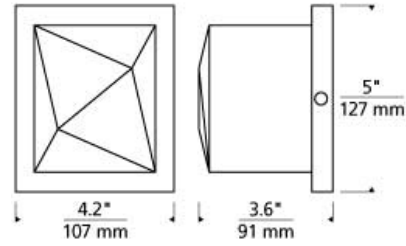

WALL COLLECTION

Cafe Wall LED ADA T20

DESCRIPTION

The Café wall sconce by Tech Lighting is ultimately simple and undeniably stylish. This LED wall sconce provides bi-directional illumination from its gently angled shade mounted to a slim metal back plate. Light illuminates from the top and bottom of the Café allowing for a surplus of light to spill on the surrounding surfaces. The Café sconce scales at 4.2" in width and 5" in length making it an ideal solution for bathroom lighting, hallway lighting and bedroom lighting flanking two end tables. For even further design freedom the Cafe sconce can be mounted vertically or horizontally. Your choice of fully dimmable LED lamping ships with the Café saving you both time and money. Includes 12 watt, 255 delivered lumen, 3000K LED module. Dimmable with low-voltage electronic dimmer. May be mounted vertically or horizontally ADA compliant.

INSTALLATION

This product can mount to either a 4" square electrical box with round plaster ring or an octagonal electrical box (not included).

WEIGHT

1.5-2lb / 0.68-0.91kg ±

ORDERING INFORMATION

700WSAFE FINISH

WS WALNUT/SATIN NICKEL
WW WHITE/WHITE

LAMP

-LED930 LED 90 CRI 3000K 120V
-LED930-277 LED 90 CRI 3000K 277V
-LED930A LED 90 CRI 3000K 120V

TECH LIGHTING®
7400 Linder Avenue T 847.410.4400
Skokie, Illinois 60077 F 847.410.4500
Tech Lighting, L.L.C.

700WSAFE ____

FIXTURE TYPE: _____

JOB NAME: _____

NOTES: _____
_____
_____

©2019 Tech Lighting, L.L.C. All Rights Reserved. The "Tech Lighting" graphic is a registered trademark of Tech Lighting, L.L.C. Tech Lighting reserves the right to change specifications for product improvements without notification.