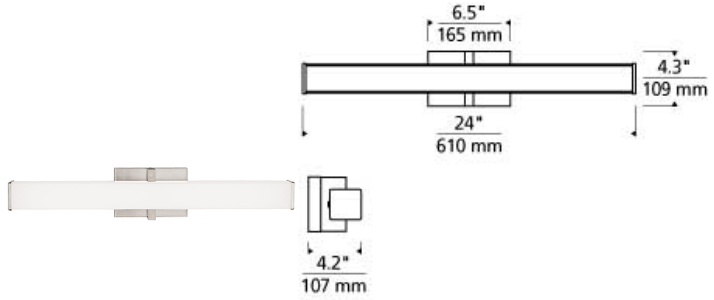

# Ellis 24 Bath LED T20

## DESCRIPTION

Sleek and stylish best describe the Ellis 24 bath vanity light from Tech Lighting. This contemporary light fixture features a clean design style that's offset by a number of die cast metal end-caps that add a pop of sophistication. Light pleasantly fills the bathroom and illuminate's vanities as light spills from three sides making for excellent light distribution. The Ellis is available in three contemporary finishes and can be mounted vertically or horizontally for added design versatility. Also included in the Ellis family is the larger Ellis Bath 36 and the Ellis Wall, simply search for the Ellis Bath 24 to find its closest relatives. Available lamping options include energy efficient integrated LED, all lamping options are fully-dimmable to create the desired ambiance in your special space. LED includes 24 watt, 1909.4 delivered lumen, 90 CRI, 3000K LED module. Dimmable with most LED compatible ELV and TRIAC dimmers. Mounts vertically or horizontally. ADA compliant.

## WEIGHT

3-3.5lb / 1.36-1.59kg ±

chrome

satin nickel

## ORDERING INFORMATION

700BC ELI	LENGTH (A)	FINISH	LAMP
	24 24"	C CHROME S SATIN NICKEL	-LED930 LED 90 CRI 3000K 120V -LED930-277 LED 90 CRI 3000K 277V

Tech Lighting, L.L.C.

700BC ELI \_\_\_\_\_

FIXTURE TYPE: \_\_\_\_\_