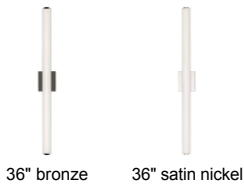

BATH COLLECTION

Finn 36 Bath LED ADA T20

DESCRIPTION

The Finn Bath light by Tech Lighting is simply sophisticated with its sleek dome shaped acrylic diffuser. The Finn provides an ample amount of wide-angled task and ambient light through the acrylic diffuser. The Finn is available in two on-trend hardware finishes, Antique Bronze and Satin Nickel, each finish further enhances the modern beauty of the Finn bath light. The Finn Bath ships with your choice of efficient LED lamping both options are fully dimmable to create the desired ambiance in your unique space. The Finn scales at 36" in length and 4.3" in width making it ideal for bathroom lighting and vanity lighting. Includes 33 watt, 1724 delivered lumens, 3000K LED module. Dimmable with most LED compatible ELV and Triac dimmers. 277v compatible with 0-10V dimmers. May be mounted horizontally and vertically. ADA compliant.

INSTALLATION

This product can mount to either a 4" square electrical box with round plaster ring or an octagonal electrical box (not included).

WEIGHT

2-2.5lb / 0.91-1.13kg ±

36" bronze

36" satin nickel

ORDERING INFORMATION