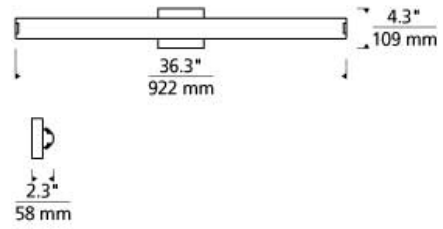

BATH COLLECTION

Finn 36 Bath LED ADA T20

DESCRIPTION

The Finn Bath light by Tech Lighting is simply sophisticated with its sleek dome shaped acrylic diffuser. The Finn provides an ample amount of wide-angled task and ambient light through the acrylic diffuser. The Finn is available in two on-trend hardware finishes, Antique Bronze and Satin Nickel, each finish further enhances the modern beauty of the Finn bath light. The Finn Bath ships with your choice of efficient LED lamping both options are fully dimmable to create the desired ambiance in your unique space. The Finn scales at 36" in length and 4.3" in width making it ideal for bathroom lighting and vanity lighting. Includes 33 watt, 1724 delivered lumens, 3000K LED module. Dimmable with most LED compatible ELV and Triac dimmers. 277v compatible with 0-10V dimmers. May be mounted horizontally and vertically. ADA compliant.

INSTALLATION

This product can mount to either a 4" square electrical box with round plaster ring or an octagonal electrical box (not included).

WEIGHT

2-2.5lb / 0.91-1.13kg ±

36" bronze

36" satin nickel

ORDERING INFORMATION