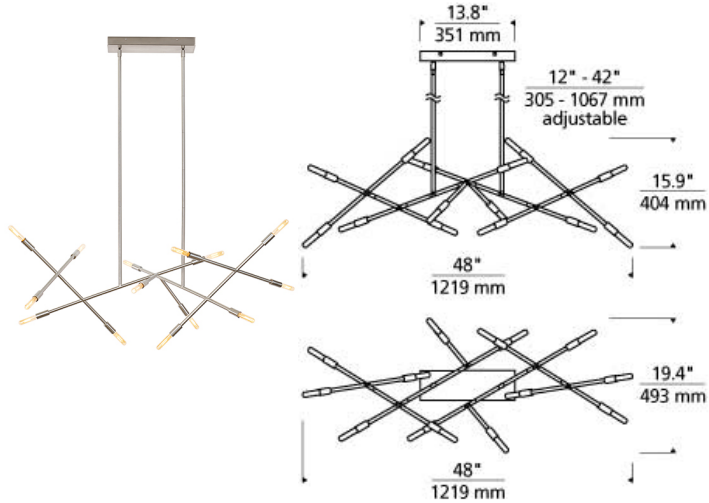

## DESCRIPTION

The Line Wave 2 linear suspension fixture by Tech Lighting features an unsystematic pattern of asymmetric lengths converging to form one incredibly dramatic light fixture. LED candelabra based light bulbs adorn each of the 12 tips to not only highlight the structure but also create a simple yet impactful design statement. Scaling at 15.9" high and 48" long the Line Wave 2 is ideal in both residential and commercial lighting applications. Available finish options include warm Aged Brass and modern Satin Nickel, each finish further enhancing the striking design of the Line Wave 2 linear fixture. Available lamping options include energy efficient LED and no-lamp. All lamping options, with the exception of no-lamp, are fully-dimmable to create the desired ambiance in your special space. Includes four 6" stems and six 12" stems. Available with or without lamp. (14) E12 Candelabra base sockets 25w max. LED version includes (14) 2 watt 2306 total delivered lumens 90CRI 2700K LED T6. Dimmable with a low-voltage electronic dimmer. 120v.

## WEIGHT

9.5-10lb / 4.31-4.54kg ±

aged brass

satin nickel