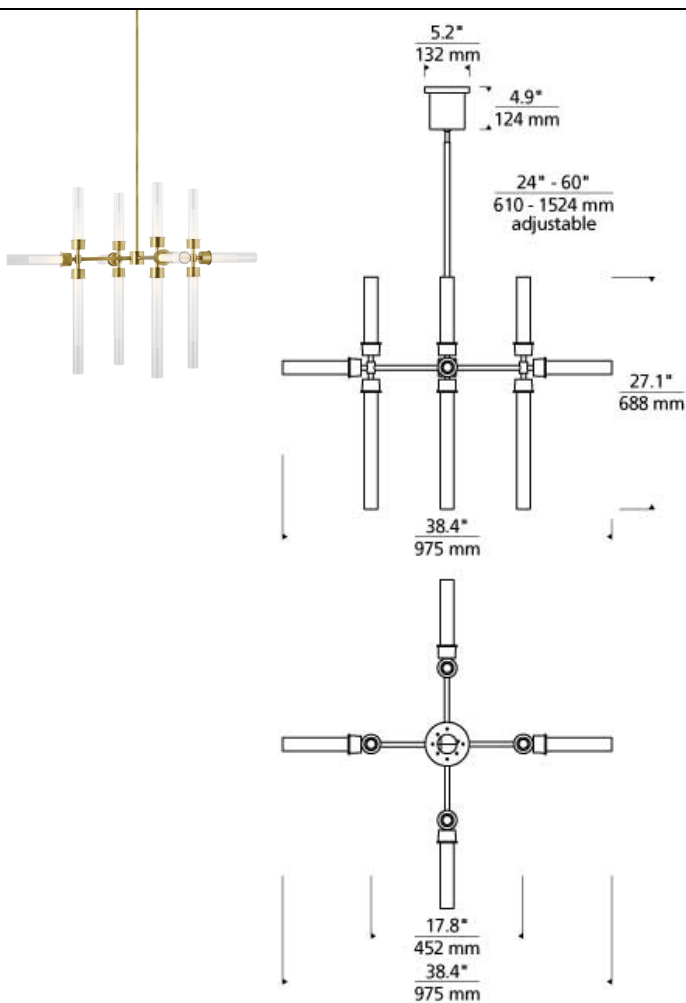

## DESCRIPTION

Tech Lighting's Linger collection is designed with twelve LED lights shaped by acrylic cylinders illuminating in multiple directions. Available in polished nickel and natural brass that will slowly patina for a timeless look. This modern chandelier creates a beautiful statement piece for your dining room, living room and foyer. Complete the look with more Linger chandelier and wall sconce options. Lamping options are compatible with most dimmers. Refer to Dimming Chart for more information. Includes 48 watts, 4251.4 delivered lumens, 3000K LED modules. Dimmable with most LED compatible ELV and TRIAC dimmers. Includes (4) 12" and (2) 6" rigid stems in coordinating finish. Can be installed on a sloped ceiling up to 45°.

## WEIGHT

15-15lb / 6.8-6.8kg ±

## ORDERING INFORMATION

700LNG	SHAPE OR SIZE	FINISH	LAMP
12	12-LIGHT CHANDELIER	NB NATURAL BRASS N POLISHED NICKEL	-LED930 INTEGRATED LED 90CRI 3000K 120V (T20/T24)

This product can mount to either a 4" square electrical box with round plaster ring or an octagon electrical box.