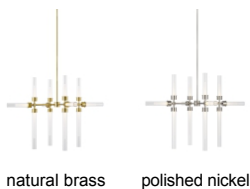

Linger 12-Light Chandelier LED

DESCRIPTION

Tech Lighting's Linger collection is designed with twelve LED lights shaped by acrylic cylinders illuminating in multiple directions. Available in polished nickel and natural brass that will slowly patina for a timeless look. This modern chandelier creates a beautiful statement piece for your dining room, living room and foyer. Complete the look with more Linger chandelier and wall sconce options. Lamping options are compatible with most dimmers. Refer to Dimming Chart for more information. Includes 48 watts, 4251.4 delivered lumens, 3000K LED modules. Dimmable with most LED compatible ELV and TRIAC dimmers. Includes (4) 12" and (2) 6" rigid stems in coordinating finish. Can be installed on a sloped ceiling up to 45°.

WEIGHT

15-15lb / 6.8-6.8kg ±

ORDERING INFORMATION

700LNG	SHAPE OR SIZE	FINISH	LAMP
12	12-LIGHT CHANDELIER	NB NATURAL BRASS N POLISHED NICKEL	-LED930 INTEGRATED LED 90CRI 3000K 120V (T20/T24)

This product can mount to either a 4" square electrical box with round plaster ring or an octagon electrical box.