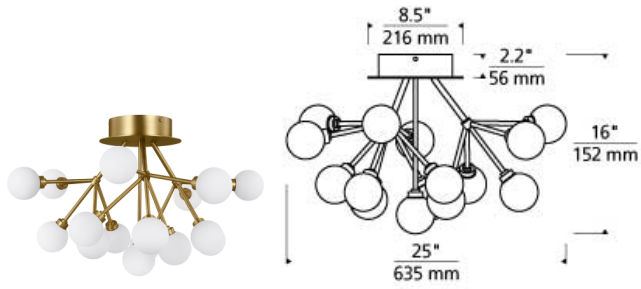

# Mara Ceiling LED T20

## DESCRIPTION

The Mara ceiling mount by Tech Lighting is a scaled down version of the chandelier with three arms extending clusters of frosted glass globes illuminated by a smoothly diffused LED light source. Offered with energy efficient integrated LED in three distinct finishes, the Mara Ceiling is a modern solution to your dining room, living room, bedroom and hallway. Complete the look with the Mara wall sconce, pendant and chandelier for full room coordination. Lamping options are compatible with most dimmers. Refer to Dimming Chart for more information. Includes (16) 120-277 volt universal 2.6 watt (41.6 total watts) 3001.4 delivered lumens. Dimmable with most LED compatible ELV or Triac dimmers. Ceiling mount only.

## INSTALLATION

This product can mount to either a 4" square electrical box with round plaster ring or an octagonal electrical box (not included).