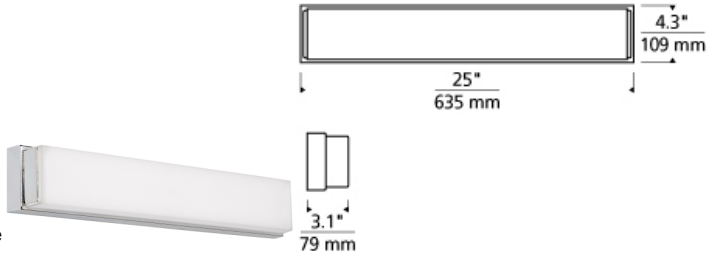

## DESCRIPTION

The sleek Sage LED bath light is purpose-built to provide a beautifully diffused wash of LED illumination perfect for vanity light applications. Pairing its ultra-slim, full length backplate with its uninterrupted linear diffuser creates a sophisticated, clean, modern aesthetic. High quality, smoothly diffused LED lamping options available in all three scalable sizes let you match the performance of the Sage bath light to your personal preferences. In addition to each Sage bath light fixture being able to be mounted horizontally above a mirror, they also can be mounted vertically flanking a mirror or as a wall sconce light and are fully dimmable for creating the desired ambiance. Includes 35 watt, 2210 delivered lumen, 2700K or 3000K LED module. Mounts horizontally or vertically. ADA compliant. Dimmable with low-voltage electronic dimmer.

## INSTALLATION

This product can mount to either a 4" square electrical box with round plaster ring or an octagonal electrical box.

## WEIGHT

3.5-4lb / 1.59-1.81kg ±

chrome

satin nickel