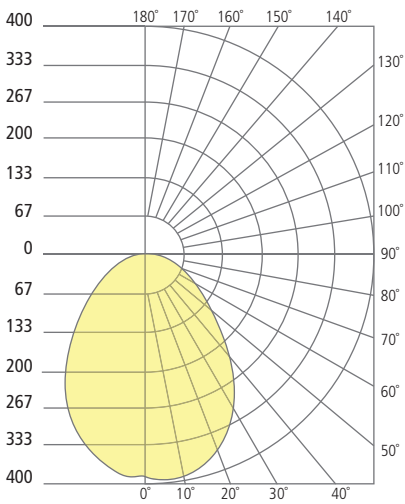

PROJECT INFO

FIXTURE TYPE & QUANTITY

JOB NAME & INFO

NOTES

GENERATION BRANDS

7400 Linder Avenue, Skokie, Illinois 60077

T 847.410.4400 F 847.410.4500

© 2016 Tech Lighting, L.L.C. All rights reserved. The "Tech Lighting" graphic is a registered trademark of Tech Lighting, L.L.C. Tech Lighting reserves the right to change specifications for product improvements without notification.