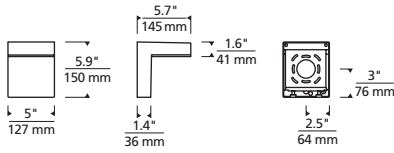

TAAG 6 WALL

Taag 6

PHOTOMETRICS*

*For latest photometrics, please visit www.techlighting.com/OUTDOOR

TAAG 6

Total Lumen Output: 625.2
Total Power: 10.2
Luminaire Efficacy: 61
Color Temp: 4000K
CRI: 80+
BUG Rating: B1-U1-G0