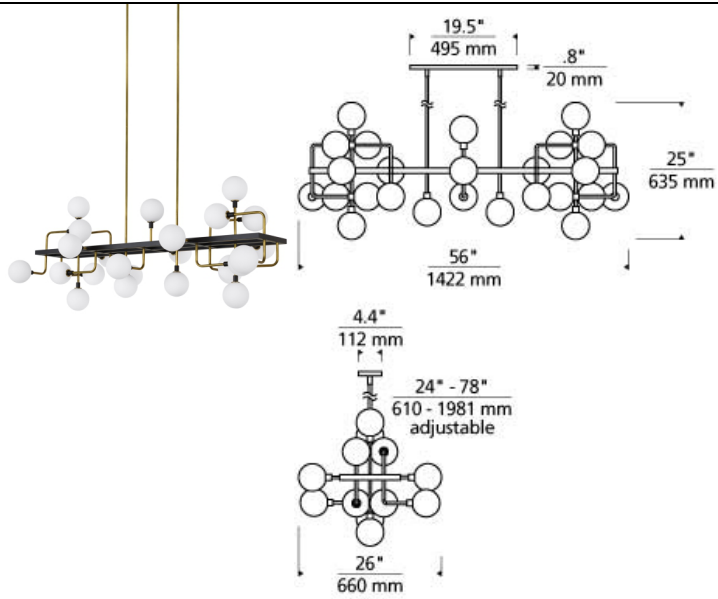

## DESCRIPTION

The Viaggio Linear Suspension by Tech Lighting features an artistic cluster of glass orbs for a sense of celestial travel within a room. Your choice of two gorgeous finish options include a sleek black body contrasted against solid Brass arms with white glass globes or polished nickel arms with mirrored smoke glass globes, either option will create a comfortable glare-free wash of illumination onto surfaces below. The Viaggio Linear is ideal for dining room lighting, living room lighting and commercial lighting applications. The Viaggio can carry into other areas of your space as this collection is available as a chandelier, flush mount and wall sconce. Available lamping options include fully-dimmable energy efficient LEDs or no-lamp, leaving you the option to light the Viaggio with your preferred lamping. Available with or without lamp. Brass & Black w/ Opal glass rated for (25) 5 watt max. G9 Pin lamps. LED version ships with (25) 120 volt 4.5 watt, 303 delivered lumens (7575 total delivered lumens), 3000K, 90 CRI LED G9 Bi-Pin lamps. Polished Nickel & Black w/Mirrored Smoke glass rated for (25) 5 watt max. candelabra base E12 lamps. LED version ships with (25) 120 volt 2 watt, 114 delivered lumen (2850 total delivered lumens), 2700K, 90 CRI candelabra base LED E12 lamps. Dimmable with LED compatible or triac dimmer. All versions include (6) 6" and (10) 12" rigid stems in coordinating finish.

## INSTALLATION

This product can mount to either a 4" square electrical box with round plaster ring or an octagonal electrical box (not included).

## OTHER

Minimum OAL drop height.