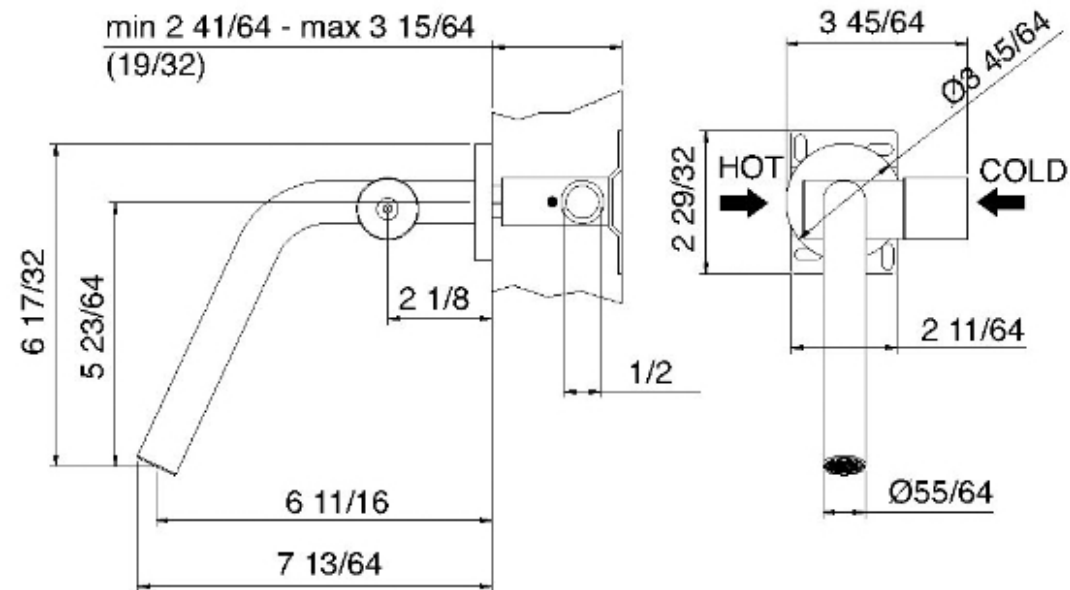

# 1151\_\_03

Wallmount lavatory faucet with two handles

FINISHES:

FROSTED INOX

RUBINETTERIE  
**tremme**  
*instruments for water*