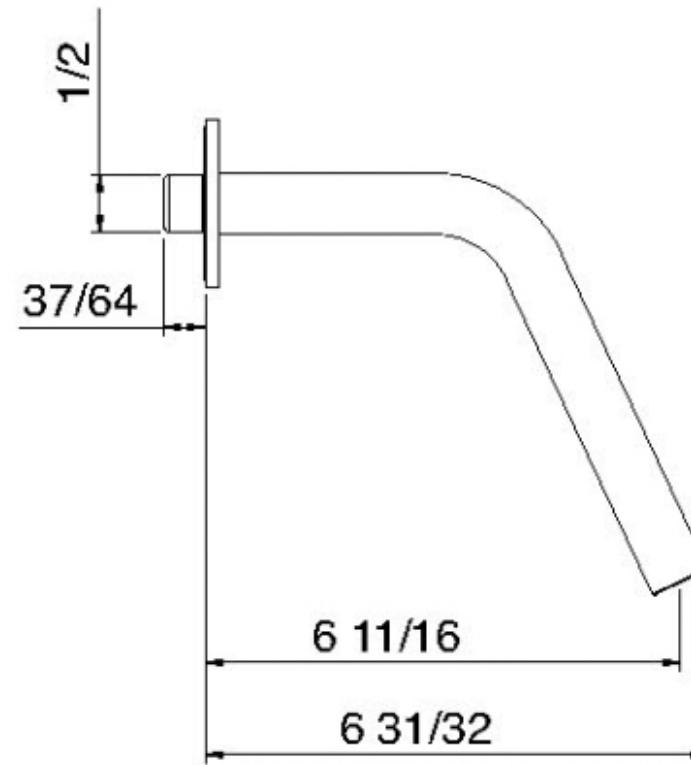

1163HF

High flow wallmount spout

FINISHES:

FROSTED INOX

tree^{RUBINETTERIE}**mme**
instruments for water