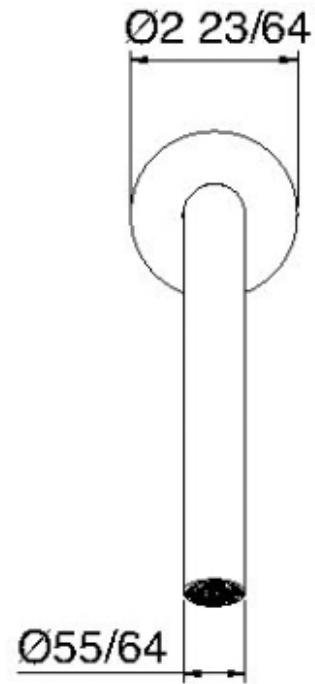

1163HF

High flow wallmount spout

FINISHES:

FROSTED INOX

tree^{RUBINETTERIE}**mme**
instruments for water