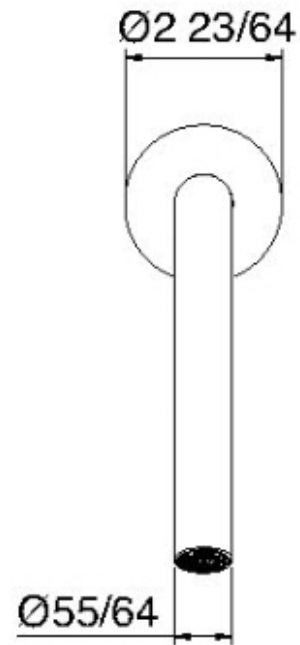

1163

Wallmount lavatory faucet spout

FINISHES:

FROSTED INOX

treemme RUBINETTERIE
instruments for water