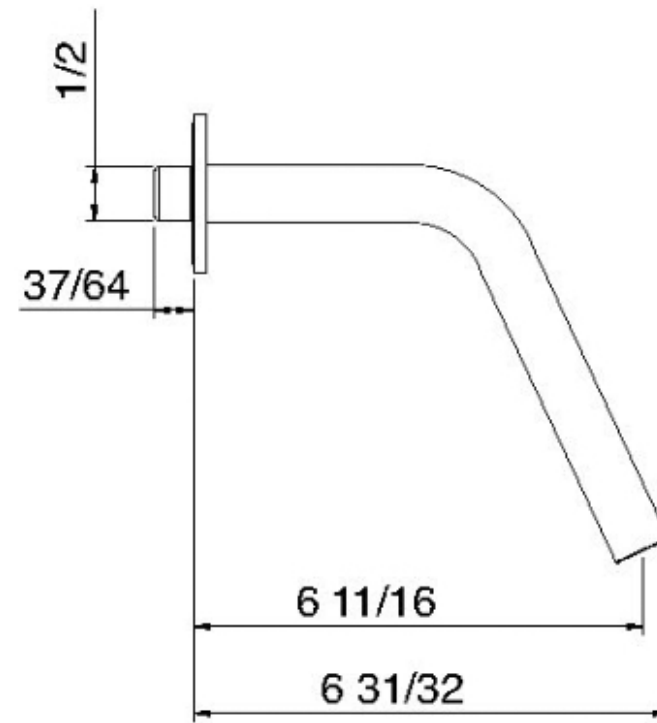

1163

Wallmount lavatory faucet spout

FINISHES:

FROSTED INOX

treemme RUBINETTERIE
instruments for water