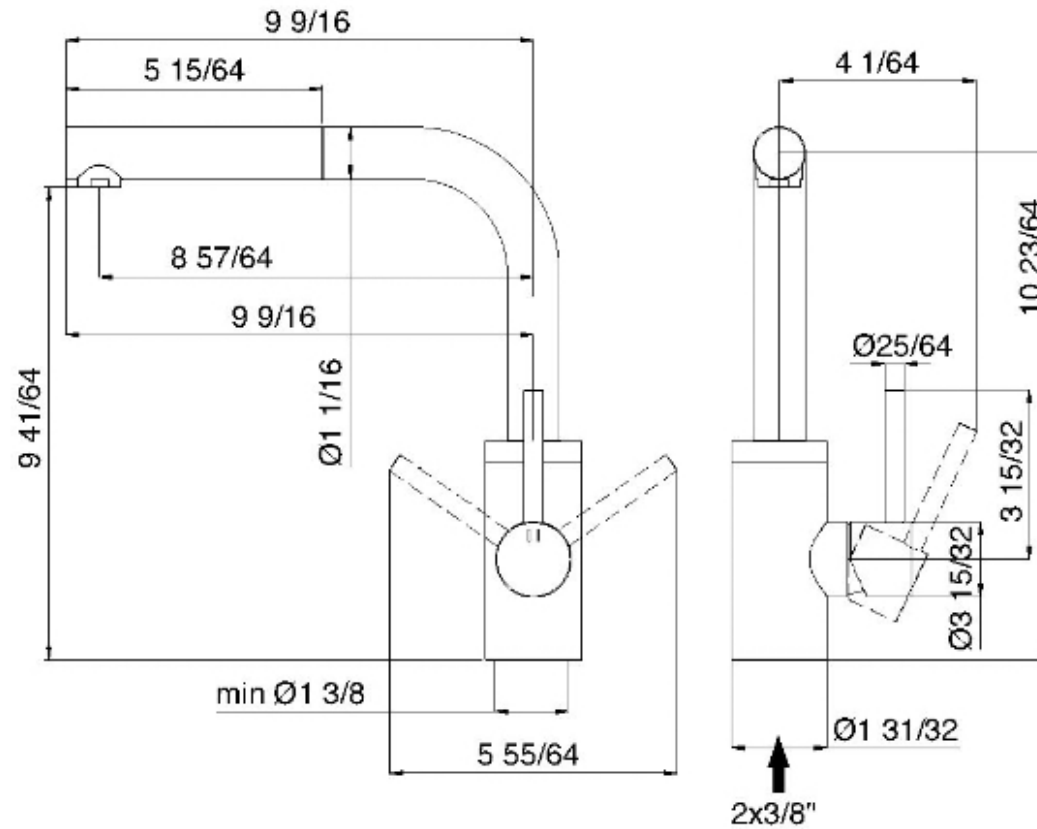

# 1343

Pull-out single stream mode kitchen faucet

FINISHES:

FROSTED INOX

**treeemme** RUBINETTERIE  
*instruments for water*