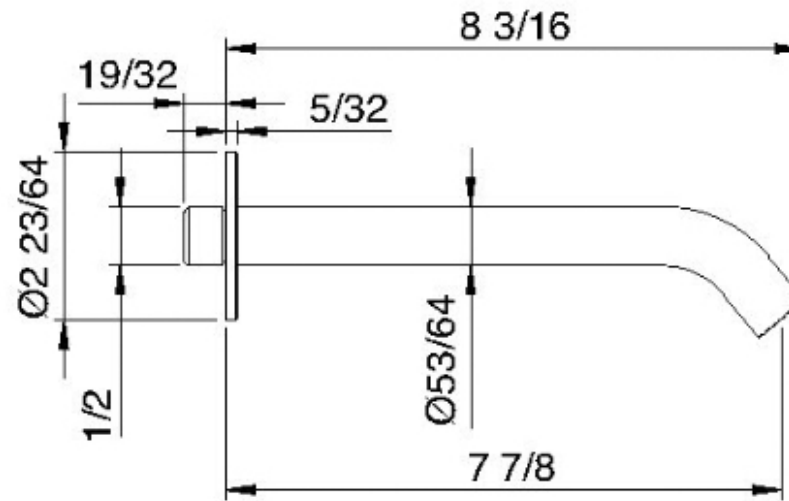

1361

Long wallmount faucet spout

FINISHES:

FROSTED INOX

treeemme RUBINETTERIE
instruments for water