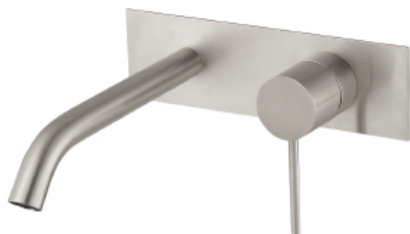

13A6_02

Long wallmount lavatory faucet – Requires rough AA51A5ZZ01

FINISHES:

FROSTED INOX

RUBINETTERIE
treemme
instruments for water