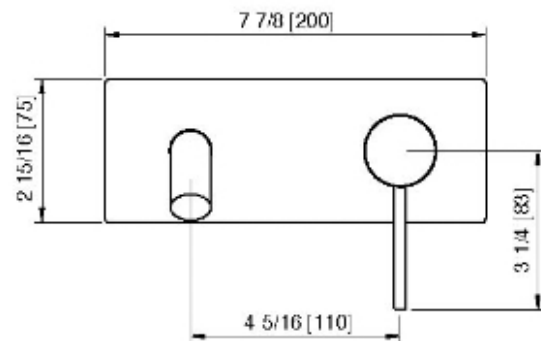

13A6_02

Long wallmount lavatory faucet – Requires rough AA51A5ZZ01

FINISHES:

FROSTED INOX

RUBINETTERIE
treemme
instruments for water