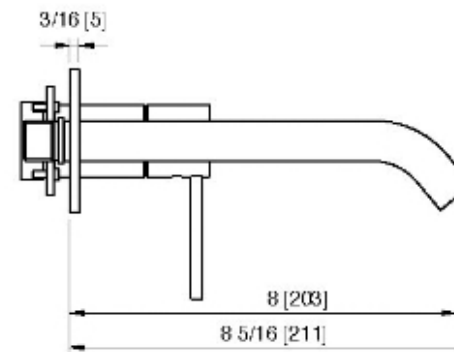

13A6_02

Long wallmount lavatory faucet – Requires rough AA51A5ZZ01

FINISHES:

FROSTED INOX

RUBINETTERIE
treemme
instruments for water