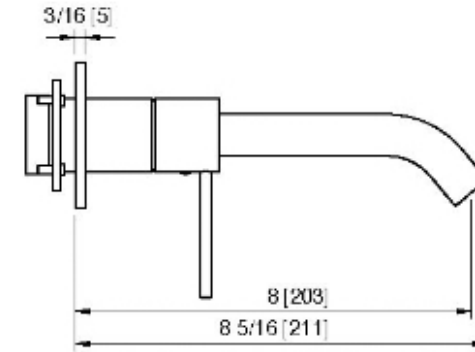

# 13A9\_\_02

Long wallmount lavatory faucet – Requires rough AA51A5ZZ01

FINISHES:

FROSTED INOX

RUBINETTERIE  
**treemme**  
*instruments for water*