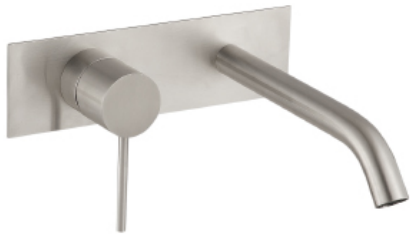

# 13A9\_\_02

Long wallmount lavatory faucet – Requires rough AA51A5ZZ01

FINISHES:

FROSTED INOX

RUBINETTERIE  
**treemme**  
*instruments for water*