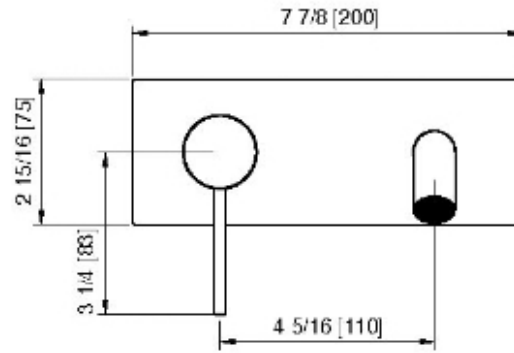

# 13A9\_\_02

Long wallmount lavatory faucet – Requires rough AA51A5ZZ01

FINISHES:

FROSTED INOX

RUBINETTERIE  
**treemme**  
*instruments for water*