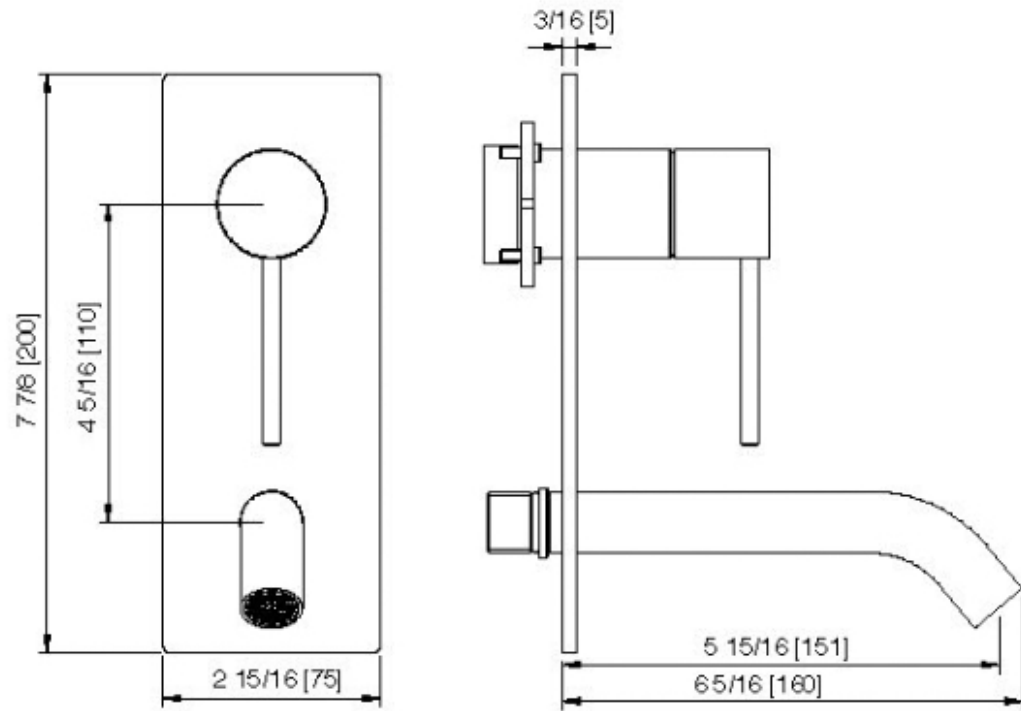

# 13B2\_\_01

Wallmount lavatory faucet – Requires rough AA51A5ZZ01

FINISHES:

FROSTED INOX

RUBINETTERIE  
**treemme**  
*instruments for water*