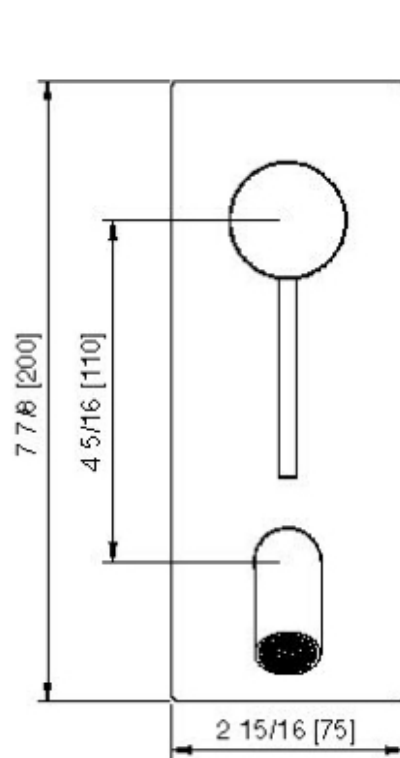

13B3_01

Long wallmount lavatory faucet – Requires rough AA51A5ZZ01

FINISHES:

FROSTED INOX

RUBINETTERIE
treemme
instruments for water