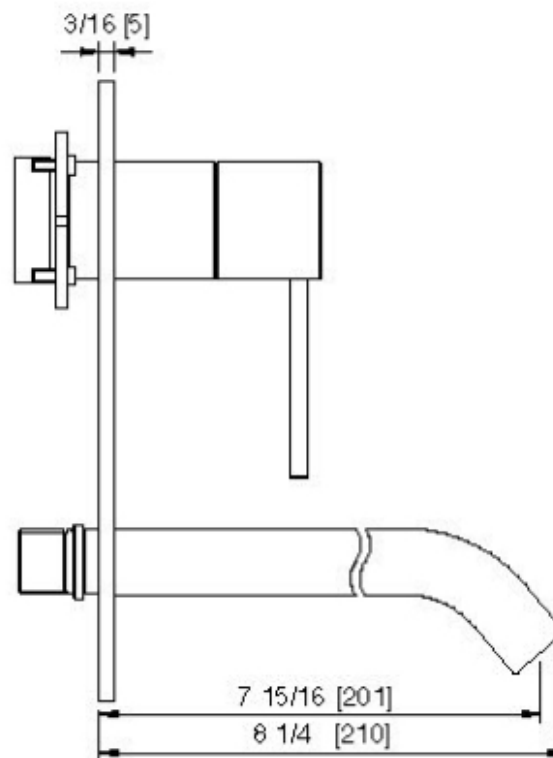

13B3_01

Long wallmount lavatory faucet – Requires rough AA51A5ZZ01

FINISHES:

FROSTED INOX

RUBINETTERIE
treemme
instruments for water