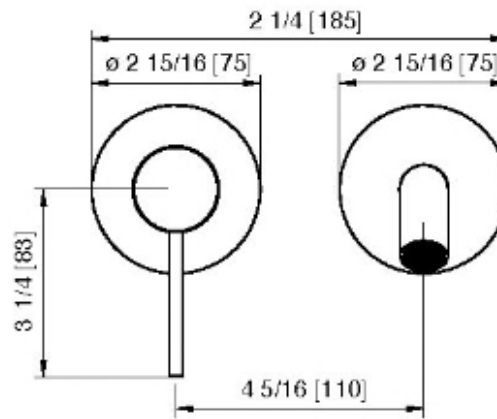

# 13C7\_\_02

Wallmount lavatory faucet – Requires rough AA51A5ZZ01

FINISHES:

FROSTED INOX

RUBINETTERIE  
**treemme**  
*instruments for water*