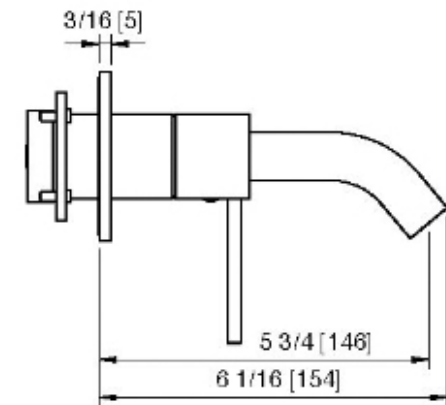

# 13C7\_\_02

Wallmount lavatory faucet – Requires rough AA51A5ZZ01

FINISHES:

FROSTED INOX

RUBINETTERIE  
**treemme**  
*instruments for water*